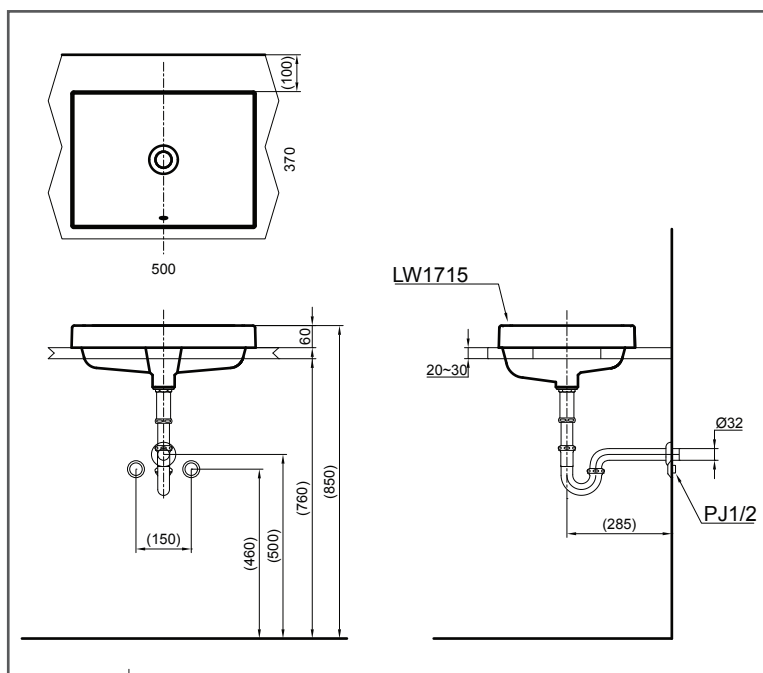

COLOURS

White

L1715#WH