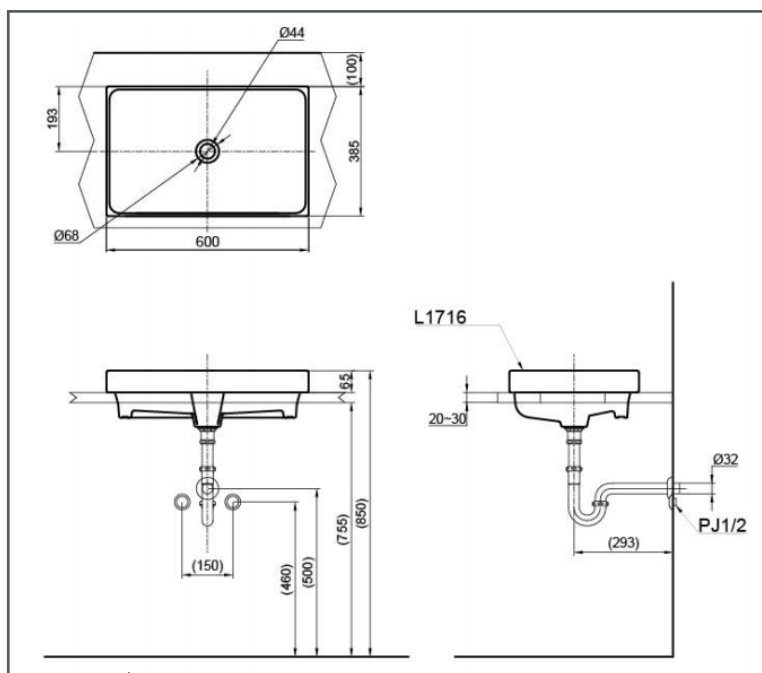

SPECIFICATIONS

- Size : 600W x 385D x 65H mm
- Material : Ceramic

PARTS DESCRIPTION

Faucet not included

- L1716#WH : Console Wash Basin

COLOURS

White

L1716#WH