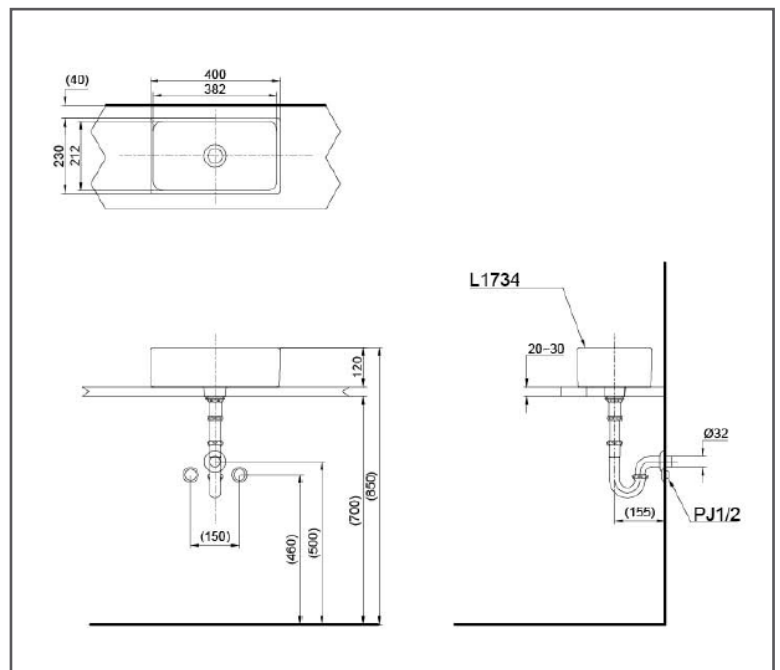

COLOURS

White

L1734#WH