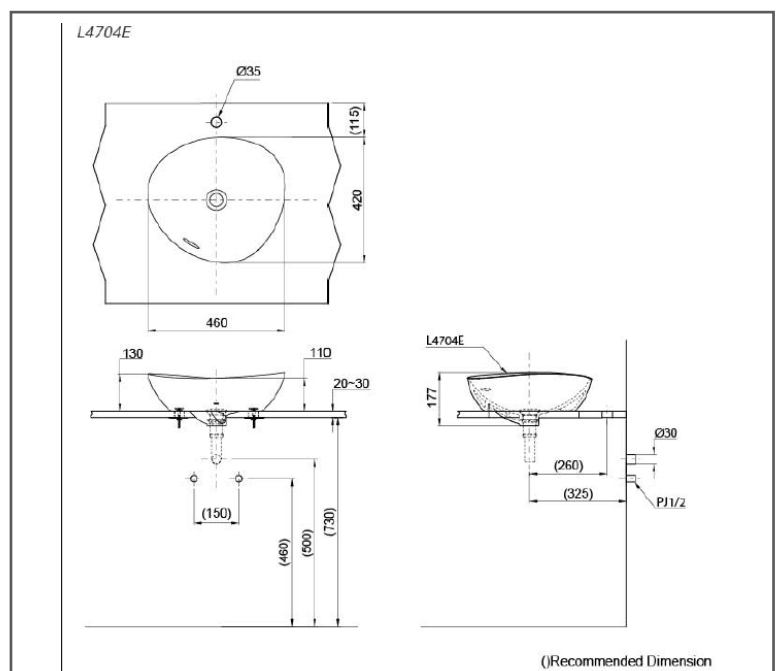

COLOURS

White

L4704RE#XW