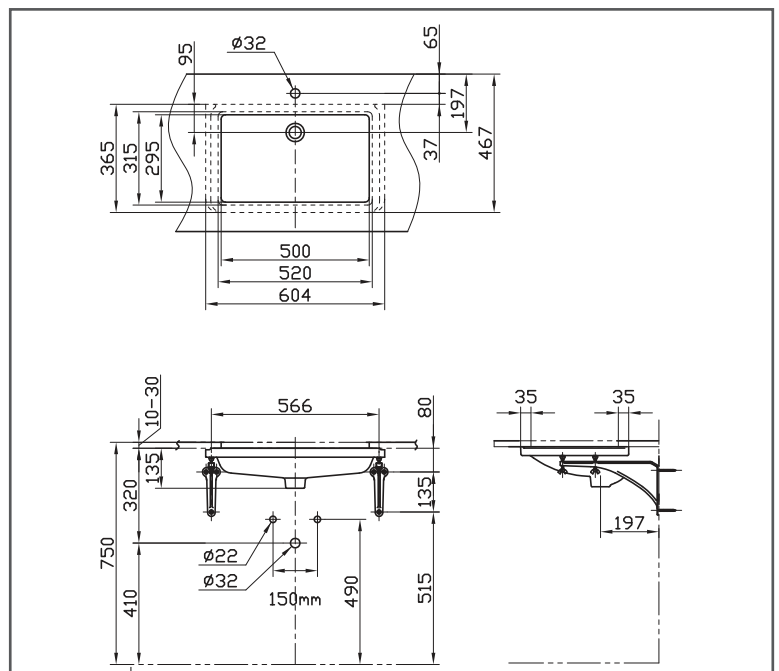

TOTO WASH BASIN

Under Counter Wash Basin

L520E#W

FEATURES

- Simple, elegant styling
- Under counter for easy maintenance
- Rear overflow

SPECIFICATIONS

- Size : 604W x 365D x 135H mm
- Material : Ceramic

PARTS DESCRIPTION

Faucet not included

- L520E#W : Under Counter Wash Basin

COLOURS

White

L520E#W

Please consult, TOTO representative for more details.

All rights reserved by TOTO including but not limited to Improve & Change of Product Design, Specs or Availability at any time without prior notice