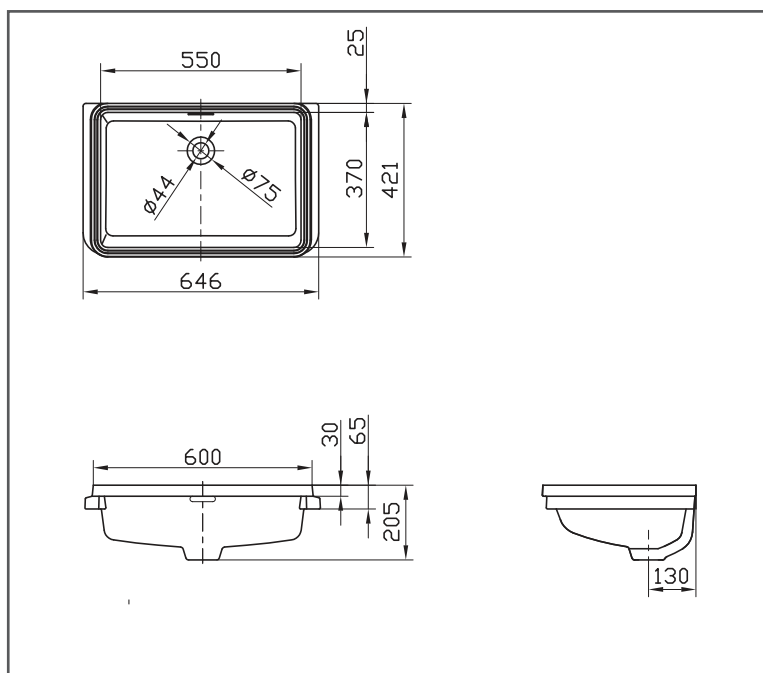

TOTO WASH BASIN

Under Counter Wash Basin

L620K#W

FEATURES

- Simple, elegant styling
- Under counter for easy maintenance
- Rear overflow

SPECIFICATIONS

- Size : 646W x 421D x 205H mm
- Material : Ceramic

PARTS DESCRIPTION

- L620K#W : Under Counter Wash Basin

COLOURS

White

L620K#W

Please consult, TOTO representative for more details.

All rights reserved by TOTO including but not limited to Improve & Change of Product Design, Specs or Availability at any time without prior notice