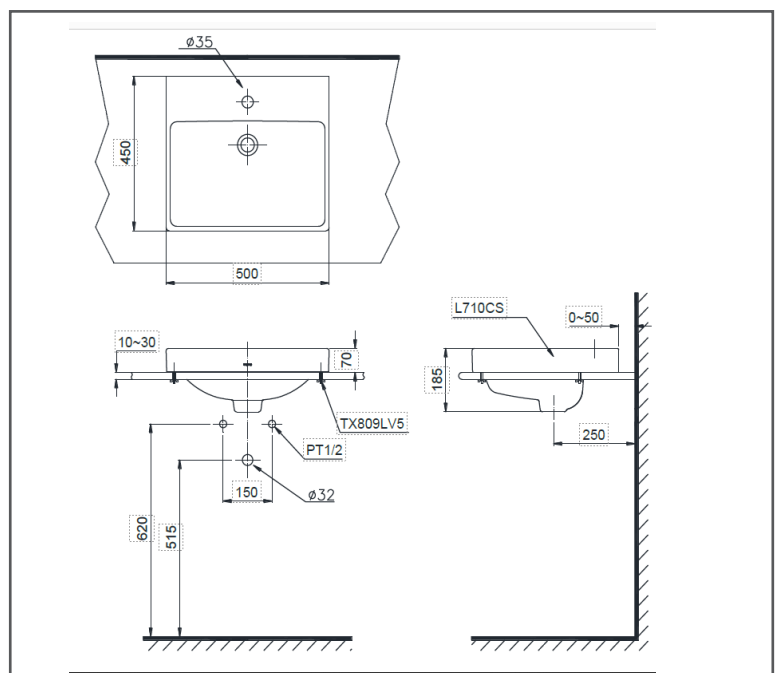

TOTO WASH BASIN

Console Wash Basin

L710CS#WH

FEATURES

- Modern, gorgeous styling lavatory
- Rear overflow
- CEFIONTECT technology: super smooth , ion barrier Glazing for a clean lavatory

SPECIFICATIONS

- Size : 500W x 450D x 70H mm
- Material : Ceramic

PARTS DESCRIPTION

Faucet not included

- L710CS#WH : Console Wash Basin

COLOURS

White

L710CS#WH

Please consult, TOTO representative for more details.

All rights reserved by TOTO including but not limited to Improve & Change of Product Design, Specs or Availability at any time without prior notice