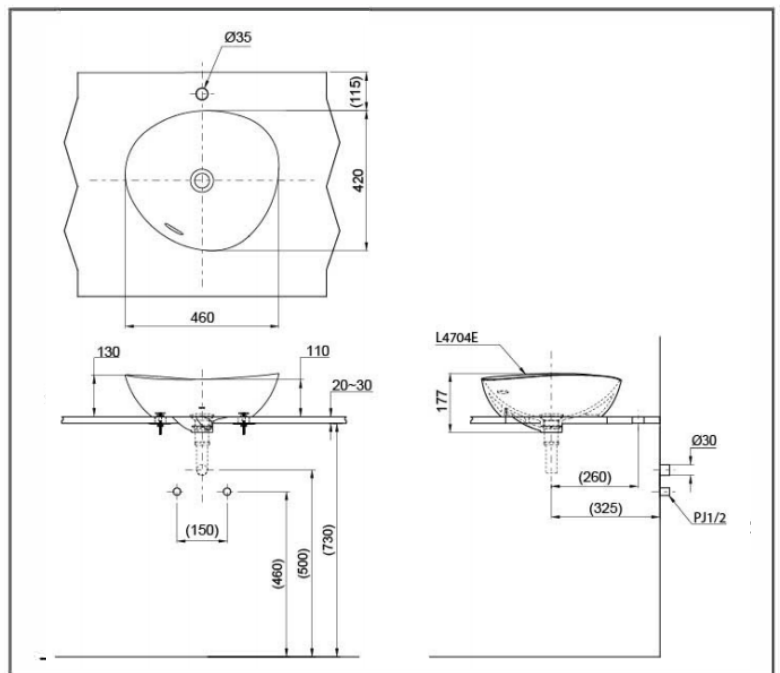

COLOURS

White (Clean Matte)

LS903MTVE#CMW