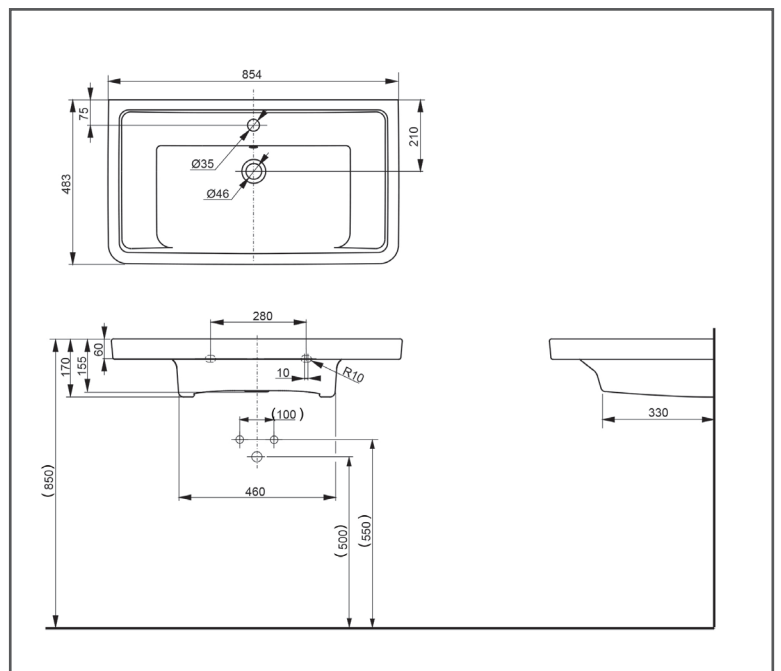

TOTO WASH BASIN

Wall Hung Wash Basin

LW137Y#XW

FEATURES

- Clean appearance of compact and sharp lines create a clean sanitary environment
- Wide surface area on both side: essential & convenient, provide extra space for placement of accessories
- CEFIONTECT Technology: super smooth, ion barrier glazing for a clean lavatory

SPECIFICATIONS

- Size : 854W x 483D x 170H mm
- Material : Ceramic

PARTS DESCRIPTION

- LW137Y#XW : Wall Hung Wash Basin
- TX801LN : Wall Mounting Bolt

COLOURS

White

LW137Y#XW

Please consult, TOTO representative for more details.