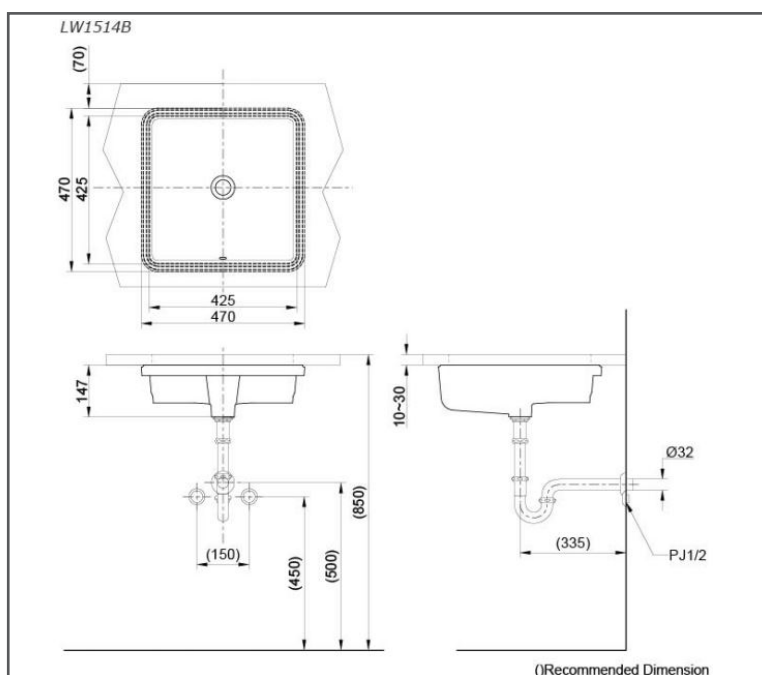

COLOURS

White

LW1514B#XW