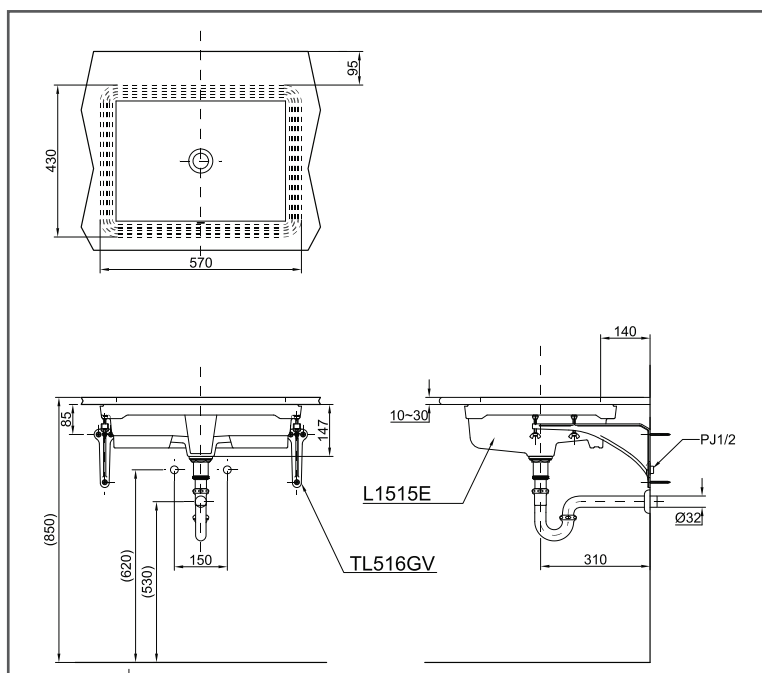

TOTO WASH BASIN

Under Counter Wash Basin

LW1515B#XW

FEATURES

- Clean appearance of the compact, simple lines creates a clean sanitary environment.
- Under counter wash basin can fit all kinds of counter top and save the space.
- CEFIONTECT technology applied, super smooth surface beyond the nano scale leaves no space for dirt to stay.

SPECIFICATIONS

- Size : 570W x 430D x 147H mm
- Material : Ceramic

PARTS DESCRIPTION

- LW1515B#XW : Under Counter Wash Basin

COLOURS

White

LW1515B#XW

Please consult, TOTO representative for more details.