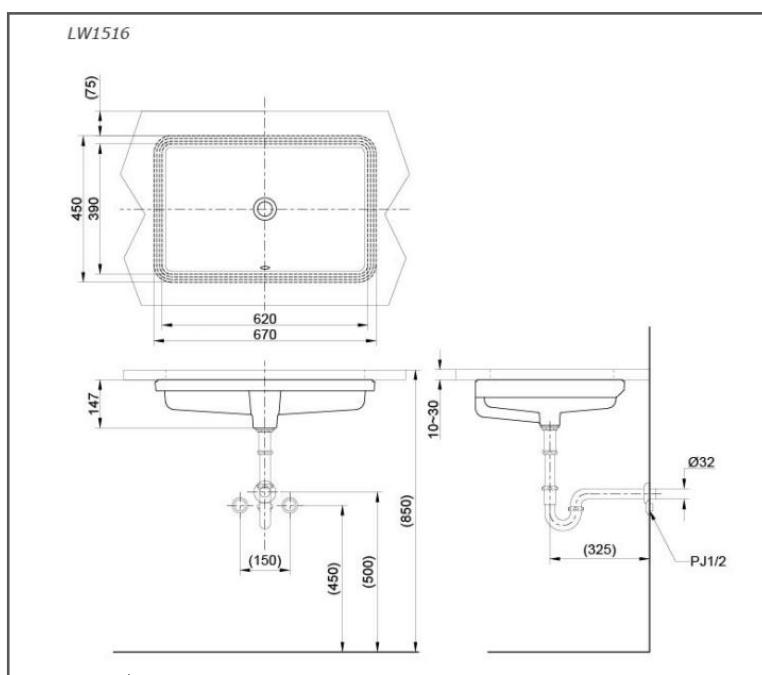

TOTO WASH BASIN

Under Counter Wash Basin

LW1516B#XW

FEATURES

- Big size fashion appearance creates a top grade sanitary Environment
- Under counter wash basin can fit all kinds of counter top and save the space.
- CEFIONTECT technology applied, super smooth surface beyond the nano scale leaves no space for dirt to stay.

SPECIFICATIONS

- Size : 670W x 450D x 147H mm
- Material : Ceramic

PARTS DESCRIPTION

- LW1516B#XW : Under Counter Wash Basin

COLOURS

White

LW1516B#XW

Please consult, TOTO representative for more details.