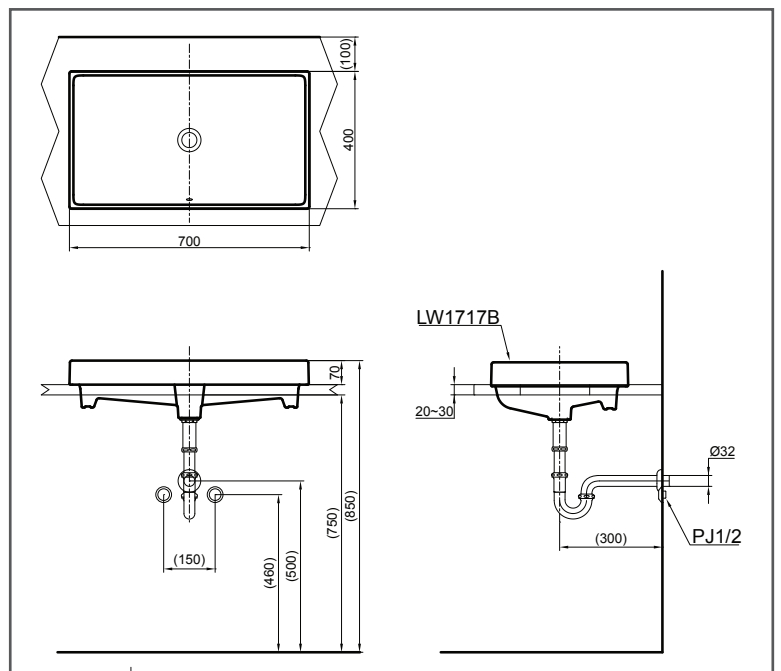

COLOURS

White

LW1717B#XW