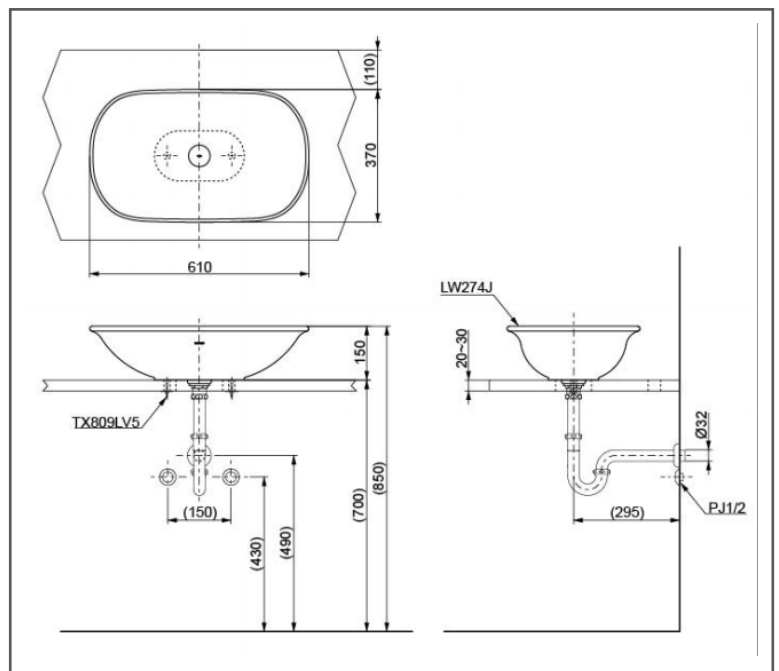

COLOURS

White

LW274JW/F#W