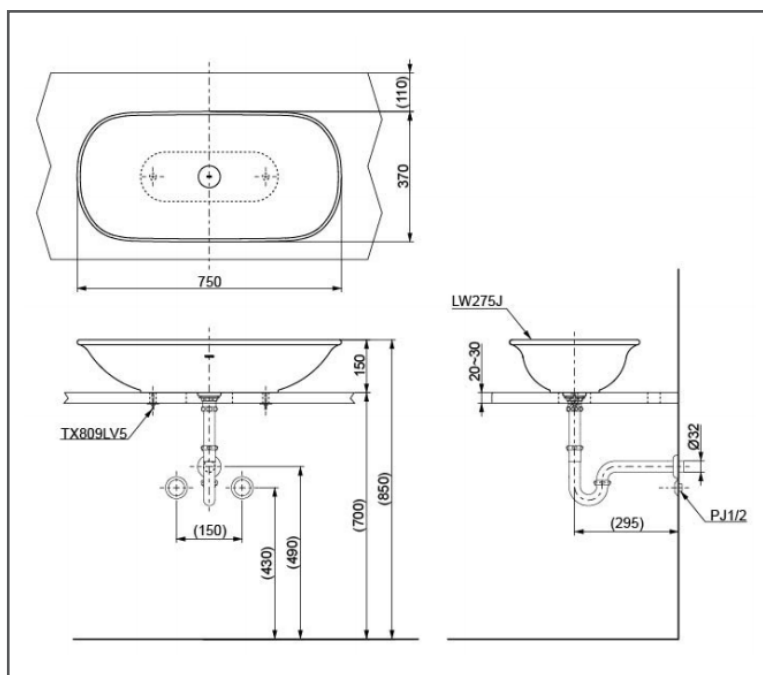

COLOURS

White

LW275JW/F#W