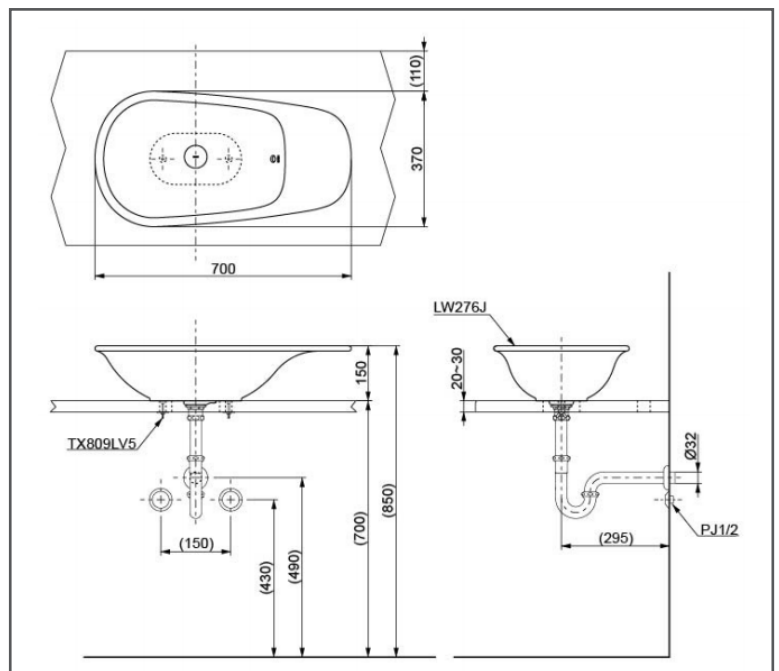

COLOURS

White

LW276JW/F#W