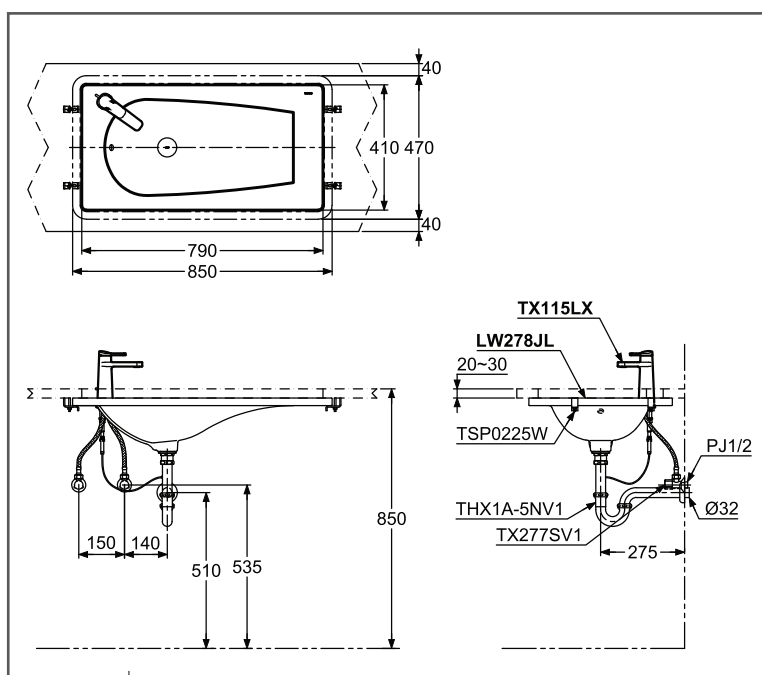

TOTO WASH BASIN

Under Counter Wash Basin

LW278JLW/F

FEATURES

- Smooth curved contour surface maintain a geometry rectangular appearance
- Side Overflow
- Under counter lavatory can mix with different variety of counter top to create space

SPECIFICATIONS

- Size : 850W x 470D x 175H mm
- Material : Ceramic

PARTS DESCRIPTION

- LW278JLW/F : Under Counter Wash Basin

COLOURS

White

LW278JLW/F

Please consult, TOTO representative for more details.