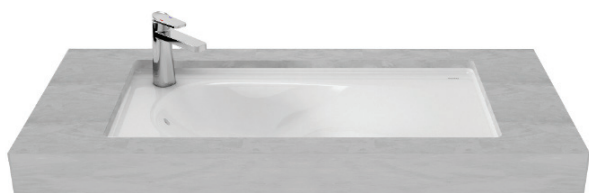

TOTO WASH BASIN

Under Counter Wash Basin

LW278JLW/F

FEATURES

- Smooth curved contour surface maintain a geometry rectangular appearance
- Side Overflow
- Under counter lavatory can mix with different variety of counter top to create space

SPECIFICATIONS

- Size : 850W x 470D x 175H mm
- Material : Ceramic

PARTS DESCRIPTION

- LW278JLW/F : Under Counter Wash Basin

COLOURS

White

LW278JLW/F

Please consult, TOTO representative for more details.