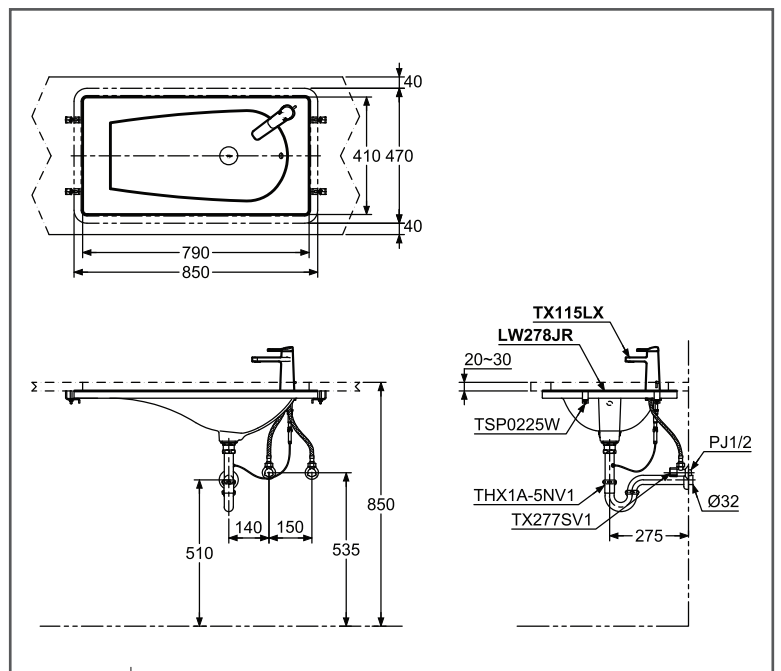

TOTO WASH BASIN

Under Counter Wash Basin

LW278JRW/F

FEATURES

- Smooth curved contour surface maintain a geometry rectangular appearance
- Side Overflow
- Under counter lavatory can mix with different variety of counter top to create space

SPECIFICATIONS

- Size : 850W x 470D x 175H mm
- Material : Ceramic

PARTS DESCRIPTION

- LW278JRW/F : Under Counter Wash Basin

COLOURS

White

LW278JRW/F

Please consult, TOTO representative for more details.