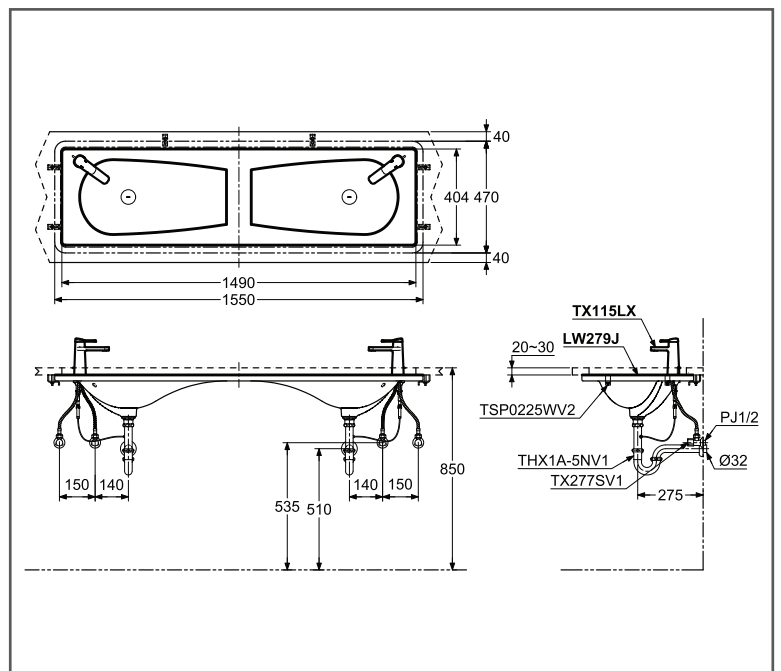

TOTO WASH BASIN

Under Counter Wash Basin

LW279JW/F

FEATURES

- Smooth curved contour surface maintain a geometry rectangular appearance
- Dual lavatory design
- Side Overflow
- Under counter lavatory can mix with different variety of counter top to create space

SPECIFICATIONS

- Size : 1550W x 470D x 175H mm
- Material : Ceramic

PARTS DESCRIPTION

- LW279JW/F : Under Counter Wash Basin

COLOURS

White

LW279JW/F

Please consult, TOTO representative for more details.