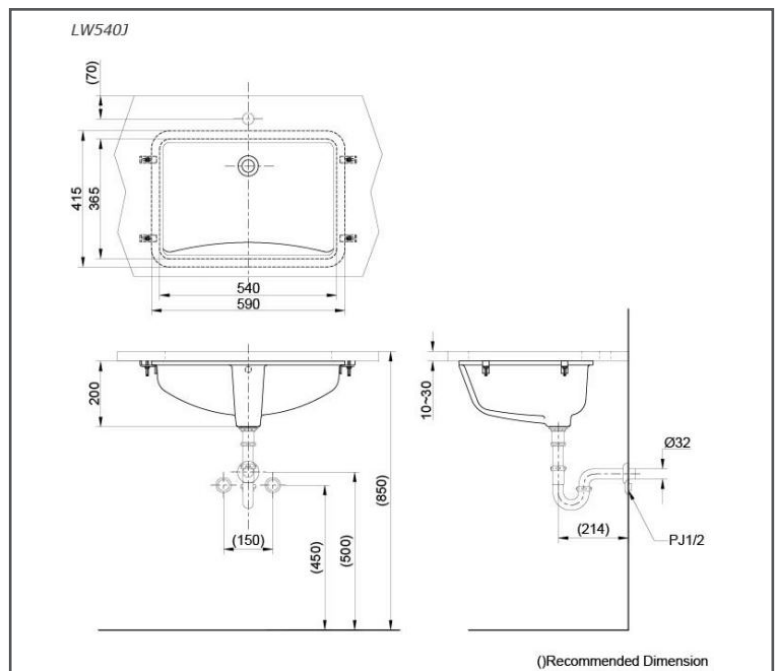

TOTO WASH BASIN

Under Counter Wash Basin

LW540MUNW1

FEATURES

- Rear overflow
- CEFIONTECT technology applied, super smooth surface beyond the nano scale leaves no space for dirt to stay.

SPECIFICATIONS

- Size : 590W x 415D x 200H mm
- Material : Ceramic

PARTS DESCRIPTION

- LW540MUNW1 : Under Counter Wash Basin

COLOURS

White

LW540MUNW1

Please consult, TOTO representative for more details.

All rights reserved by TOTO including but not limited to Improve & Change of Product Design, Specs or Availability at any time without prior notice