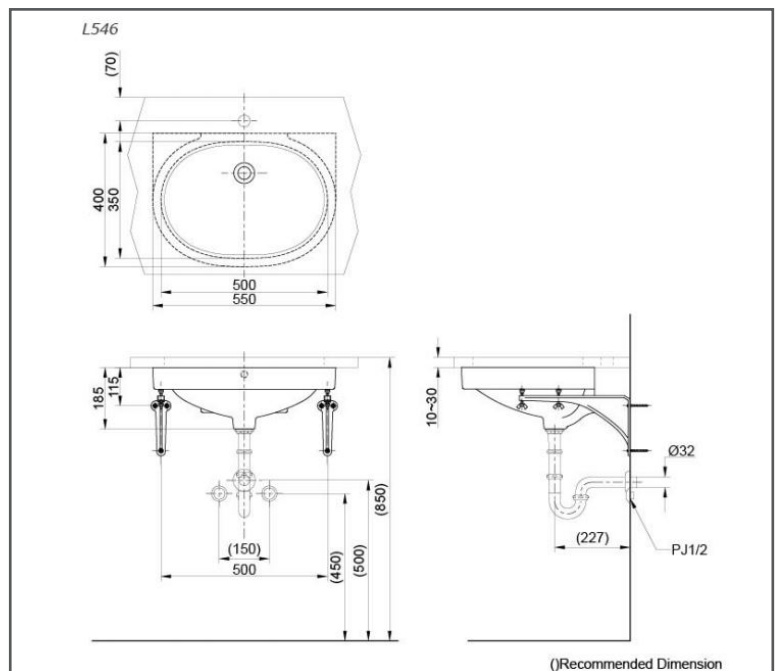

TOTO WASH BASIN

Under Counter Wash Basin

LW546M#NW1

FEATURES

- Elegant styling
- Rear overflow

SPECIFICATIONS

- Size : 550W x 400D x 185H mm
- Material : Ceramic

PARTS DESCRIPTION

- LW546M#NW1 : Under Counter Wash Basin

COLOURS

White

LW546M#NW1

Please consult, TOTO representative for more details.

All rights reserved by TOTO including but not limited to Improve & Change of Product Design, Specs or Availability at any time without prior notice