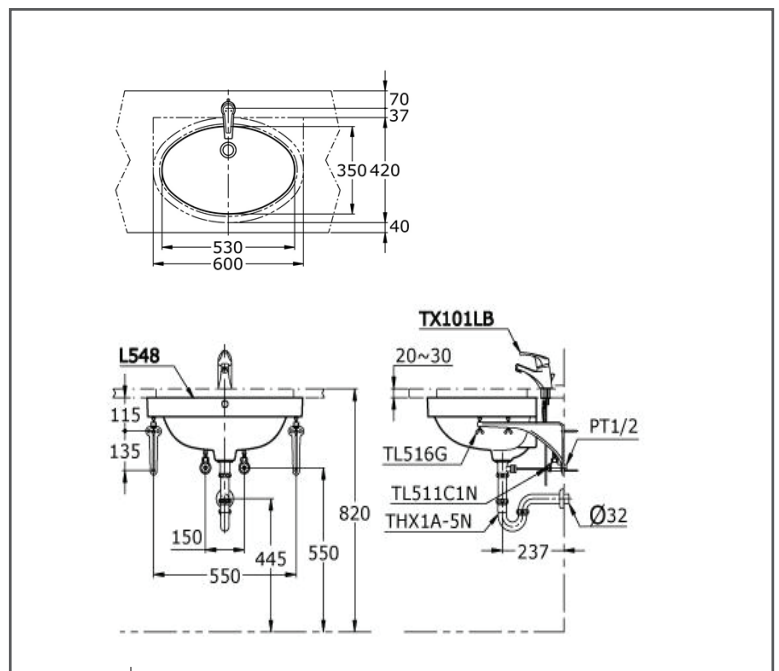

TOTO WASH BASIN

Under Counter Wash Basin

LW548M#NW1

FEATURES

- CEFIONTECT & smooth surface exceeding nanometer class designed for providing no gap to contain adhered stain & ensuring easier cleaning & no use of excessive water & cleaning agent
- Under Counter Wash Basin with a faucet installed on the counter top for easy routine cleaning
- Used with fixed end fittings, simple and easy for installation

SPECIFICATIONS

- Size : 600W x 420D x 215H mm
- Material : Ceramic

PARTS DESCRIPTION

- LW548M#NW1 : Under Counter Wash Basin

COLOURS

White

LW548M#NW1

Please consult, TOTO representative for more details.