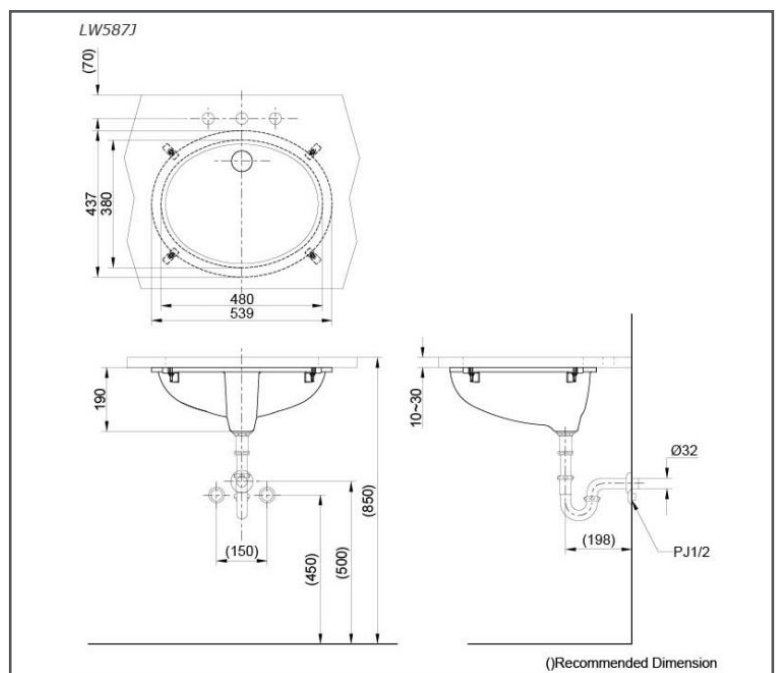

TOTO WASH BASIN

Under Counter Wash Basin

LW587J#W

FEATURES

- Simple, elegant styling
- Large internal bowl, comfortable for use

SPECIFICATIONS

- Size : 539W x 437D x 190H mm
- Material : Ceramic

PARTS DESCRIPTION

- LW587J#W : Under Counter Wash Basin

COLOURS

White

LW587J#W

Please consult, TOTO representative for more details.

All rights reserved by TOTO including but not limited to Improve & Change of Product Design, Specs or Availability at any time without prior notice