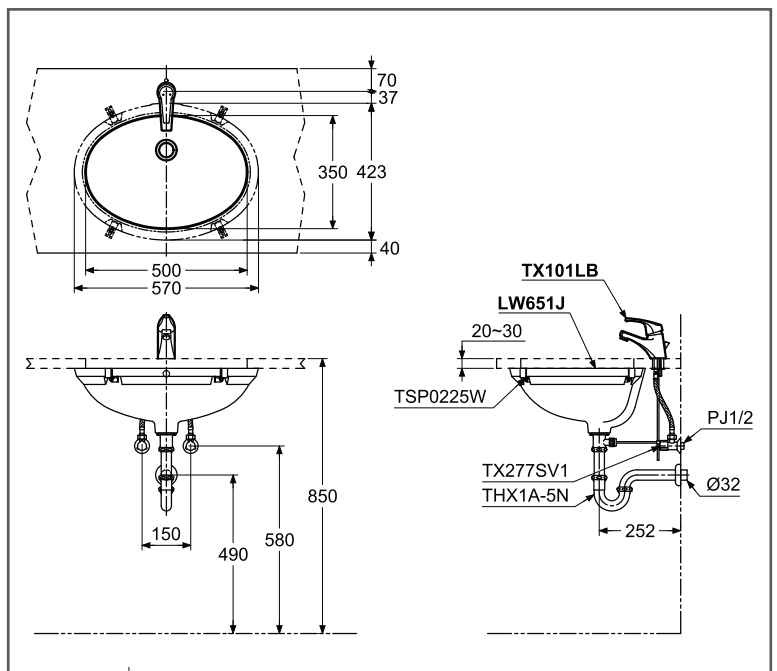

TOTO WASH BASIN

Under Counter Wash Basin

LW651J#W

FEATURES

- Rear overflow
- Under counter wash basin for easy maintenance

SPECIFICATIONS

- Size : 570W x 423D x 200H mm
- Material : Ceramic

PARTS DESCRIPTION

- LW651J#W : Under Counter Wash Basin

COLOURS

White

LW651J#W

Please consult, TOTO representative for more details.

All rights reserved by TOTO including but not limited to Improve & Change of Product Design, Specs or Availability at any time without prior notice