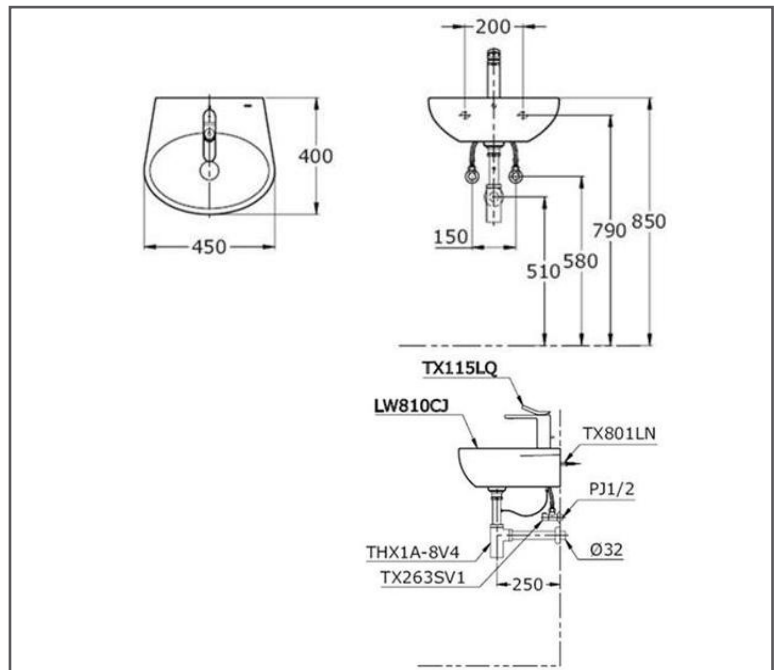

TOTO

LE MUSE

Wall Hung Wash Basin

LW810CJW/F#W

FEATURES

- Modern styling exclusively for LE MUSE design suite

SPECIFICATIONS

- Size : 450W x 400D x 165H mm
- Material : Ceramic

PARTS DESCRIPTION

LW810CJW/F#W : Wall Hung Wash Basin

COLOURS

White

LW810CJW/F#W

Please consult, TOTO representative for more details.

All rights reserved by TOTO including but not limited to Improve & Change of Product Design, Specs or Availability at any time without prior notice