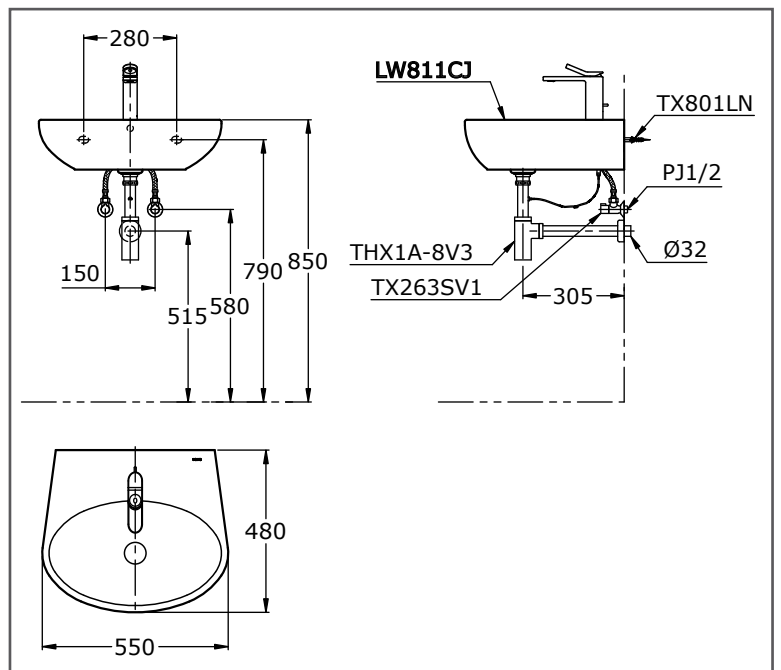

COLOURS

White

LW811CJW/F#W