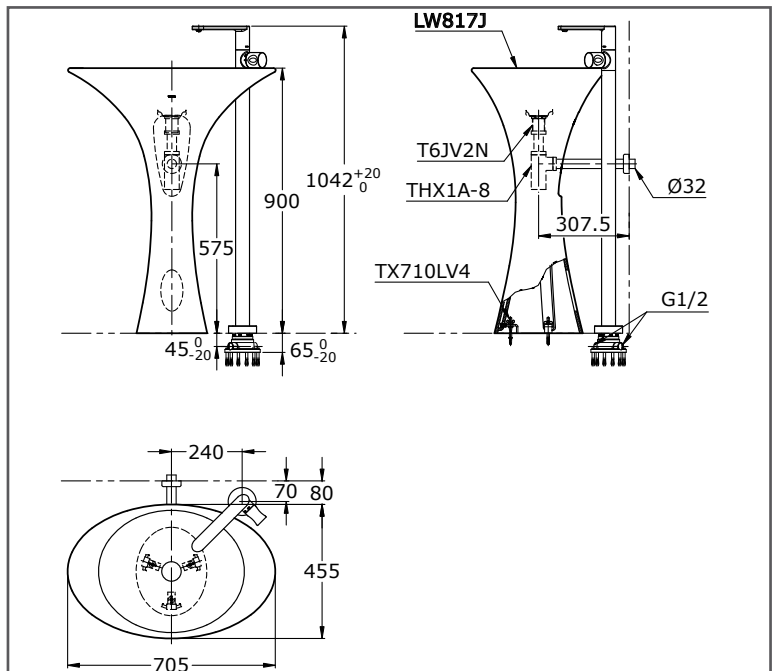

COLOURS

White

LW817JW/F#W