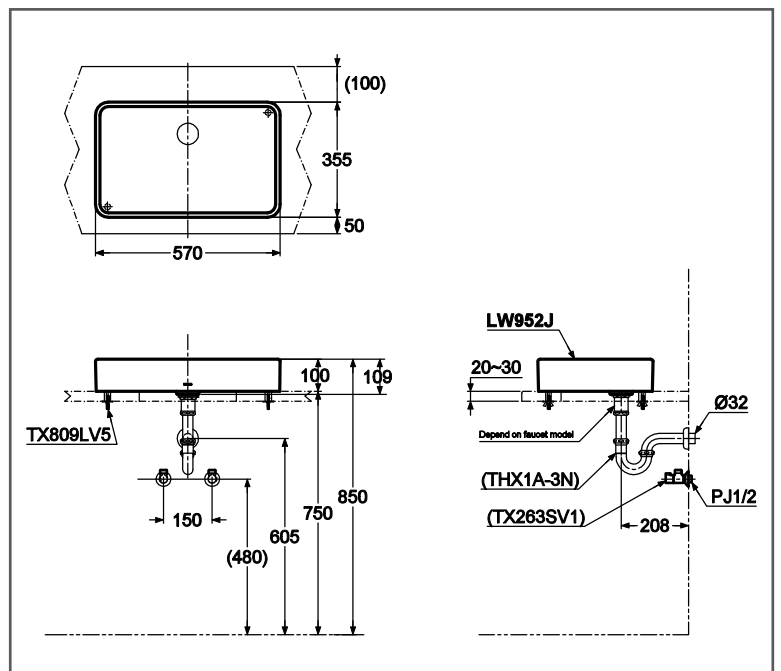

TOTO WASH BASIN

Console Wash Basin

LW952JW/F#W

FEATURES

- Board Stylish Design
- Rear Overflow

SPECIFICATIONS

- Size : 570W x 355D x 100H mm
- Material : Ceramic

PARTS DESCRIPTION

- LW952JW/F#W : Console Wash Basin
- TX809LV5 : Bracket

Wash Basin Faucet & Supporting Fitting are not included

COLOURS

White

LW952JW/F#W

Please consult, TOTO representative for more details.

All rights reserved by TOTO including but not limited to Improve & Change of Product Design, Specs or Availability at any time without prior notice