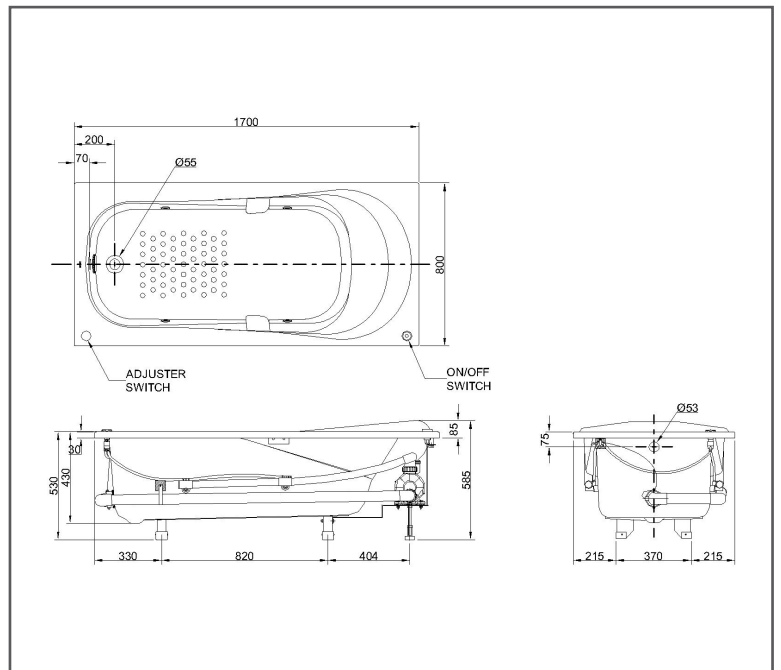

COLOURS

White(#W)

PAY1720HPE#W