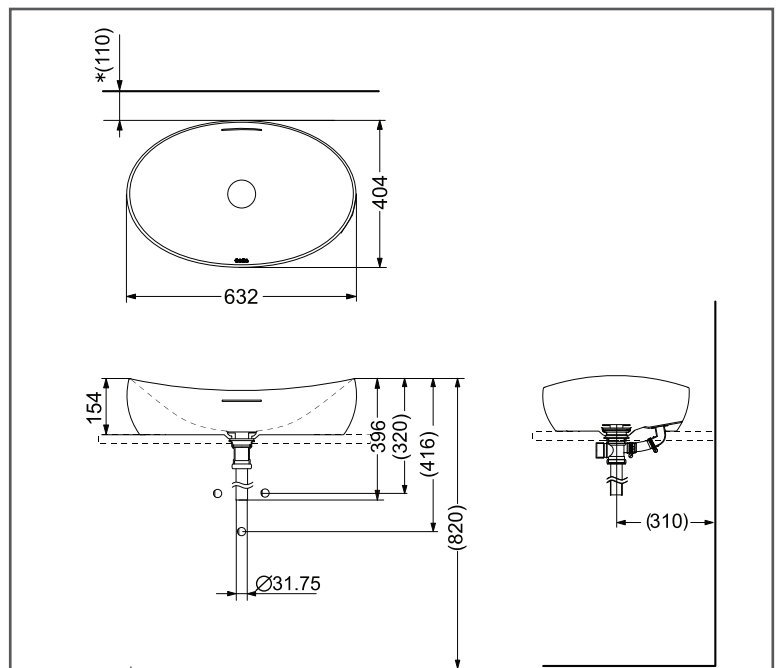

TOTO WASH BASIN

Reinforced Marble Console Wash Basin

PJS01WE#GW/
PJS01WE#MW

FEATURES

- Cast-acrylic construction provides years of durability
- Luxurious stylish look
- Front Overflow

SPECIFICATIONS

- Size : 632W X 404D X 154H mm
- Material : Reinforced Marble

PARTS DESCRIPTION

- PJS01WE#GW/ : Reinforced Marble Console Wash
PJS01WE#MW Basin

COLOURS

- PJS01WE#GW : Gloss White
- PJS01WE#MW : Matte White

PJS01WE#GW/PJS01WE#MW

Please consult, TOTO representative for more details.