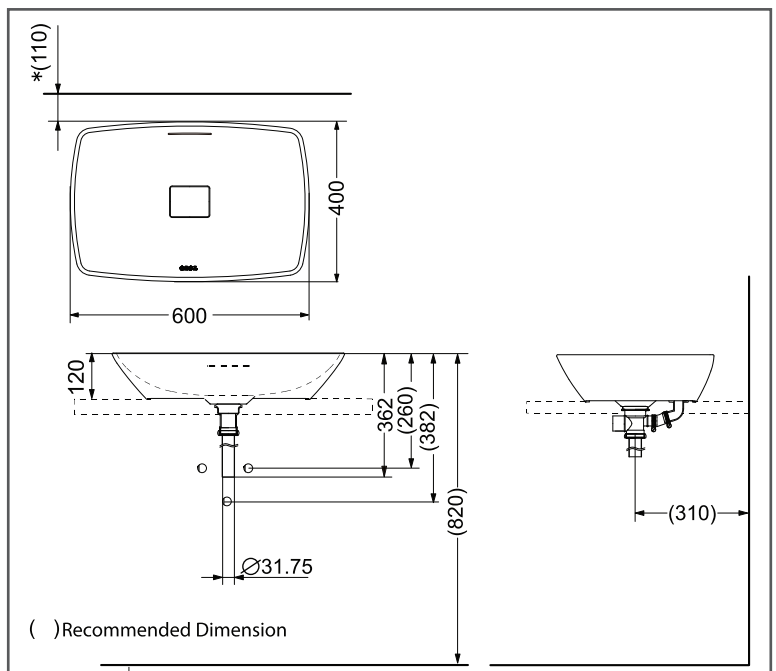

TOTO WASH BASIN

Reinforced Marble Console Wash
Basin

PJS02WE#GW/
PJS02WE#MW

FEATURES

- Cast-acrylic construction provides years of durability
- Luxurious stylish look
- Front Overflow

SPECIFICATIONS

- Size : 600W X 400D X 120H mm
- Material : Reinforced Marble

PARTS DESCRIPTION

- PJS02WE#GW/
PJS02WE#MW : Reinforced Marble Console Wash
Basin

COLOURS

- PJS02WE#GW : Gloss White
- PJS02WE#MW : Matte White

PJS02WE#GW/PJS02WE#MW

Please consult, TOTO representative for more details.