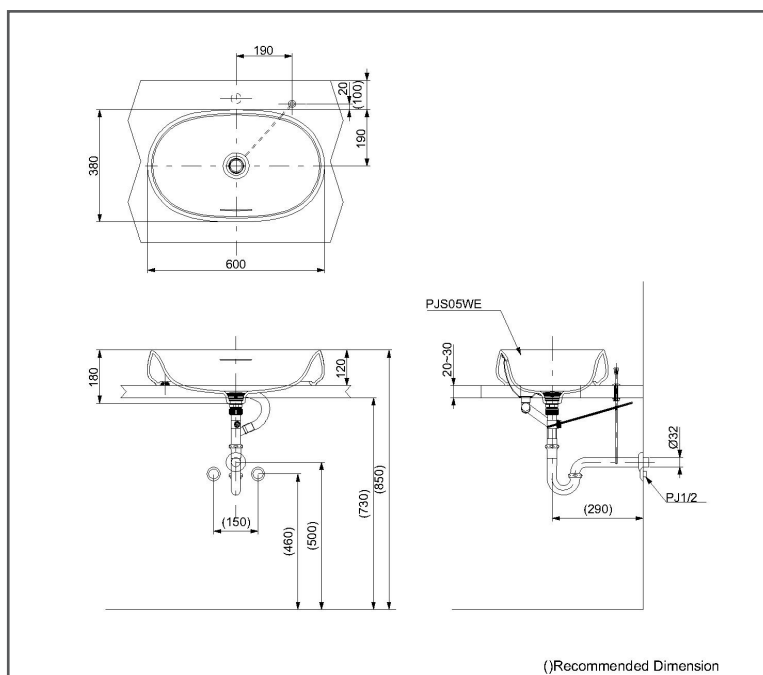

TOTO WASH BASIN

Reinforced Marble Console Wash
Basin

PJS05WE#GW/
PJS05WE#MW

FEATURES

- Cast-acrylic construction provides years of durability
- Luxurious stylish look

SPECIFICATIONS

- Size : 600W x 380D x 120H mm
- Material : Reinforced Marble

PARTS DESCRIPTION

- PJS05WE#GW/
PJS05WE#MW : Reinforced Marble Console Wash
Basin

COLOURS

- PJS05WE#GW : Gloss White
- PJS05WE#MW : Matte White

PJS05WE#GW/PJS05WE#MW

Please consult, TOTO representative for more details.