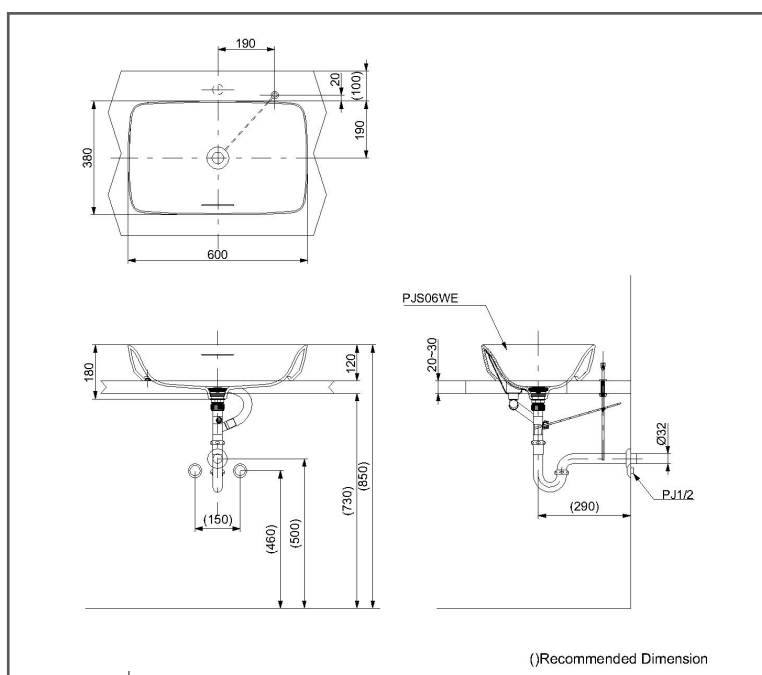

TOTO WASH BASIN

Reinforced Marble Console Wash
Basin

PJS06WE#GW/
PJS06WE#MW

FEATURES

- Cast-acrylic construction provides years of durability
- Luxurious stylish look

SPECIFICATIONS

- Size : 600W x 380D x 120H mm
- Material : Reinforced Marble

PARTS DESCRIPTION

- PJS06WE#GW/
PJS06WE#MW : Reinforced Marble Console Wash
Basin

COLOURS

- PJS06WE#GW : Gloss White
- PJS06WE#MW : Matte White

PJS06WE#GW/PJS06WE#MW

Please consult, TOTO representative for more details.