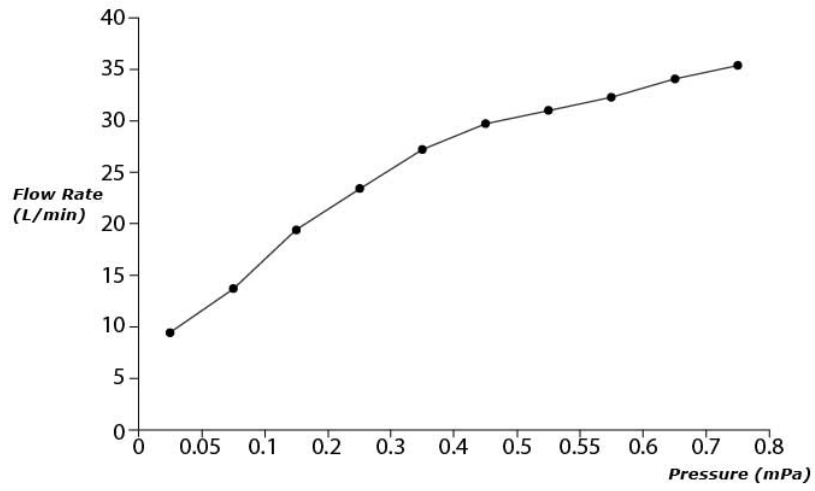

TOTO GO Series

Bath Spout

TBG01001B

FEATURES

- Contemporary styling

SPECIFICATIONS

- Finish : Chrome
- Material : Brass
- Size : 67W x 175D x 67H mm

PARTS DESCRIPTION

- TBG01001B : Bath spout

TBG01001B

Flow Rate

TBG01001B

Please consult, TOTO representative for more details.

All rights reserved by TOTO including but not limited to Improve & Change of Product Design, Specs or Availability at any time without prior notice