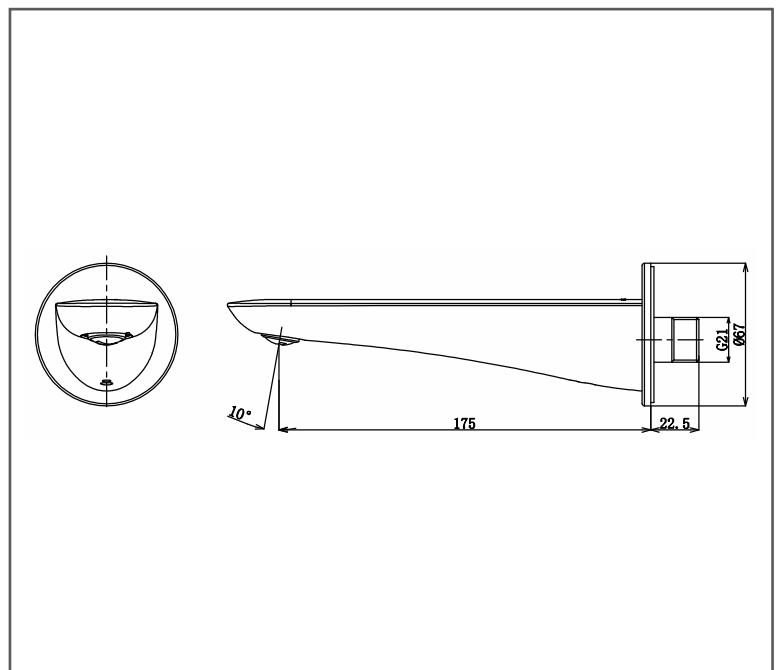

TOTO GO Series

Bath Spout

TBG01001B

FEATURES

- Contemporary styling

SPECIFICATIONS

- Finish : Chrome
- Material : Brass
- Size : 67W x 175D x 67H mm

PARTS DESCRIPTION

- TBG01001B : Bath spout

TBG01001B

Flow Rate

TBG01001B

Please consult, TOTO representative for more details.

All rights reserved by TOTO including but not limited to Improve & Change of Product Design, Specs or Availability at any time without prior notice