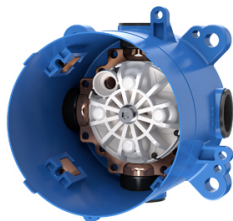

TOTO GO Series

Single Lever Bath & Shower Mixer

TBG01304B/ TBN01001B

FEATURES

- Contemporary styling

SPECIFICATIONS

- Size : 135W x 79D x 135H mm
- Material : Brass
- Finish : Chrome
- Water Pressure : 0.25Mpa ~ 0.75Mpa

PARTS DESCRIPTION

- TBG01304B : Single Lever Shower Mixer with diverter
- TBN01001B : Concealed Box

TBG01304B / TBN01001B

Please consult, TOTO representative for more details.

All rights reserved by TOTO including but not limited to Improve & Change of Product Design, Specs or Availability at any time without prior notice