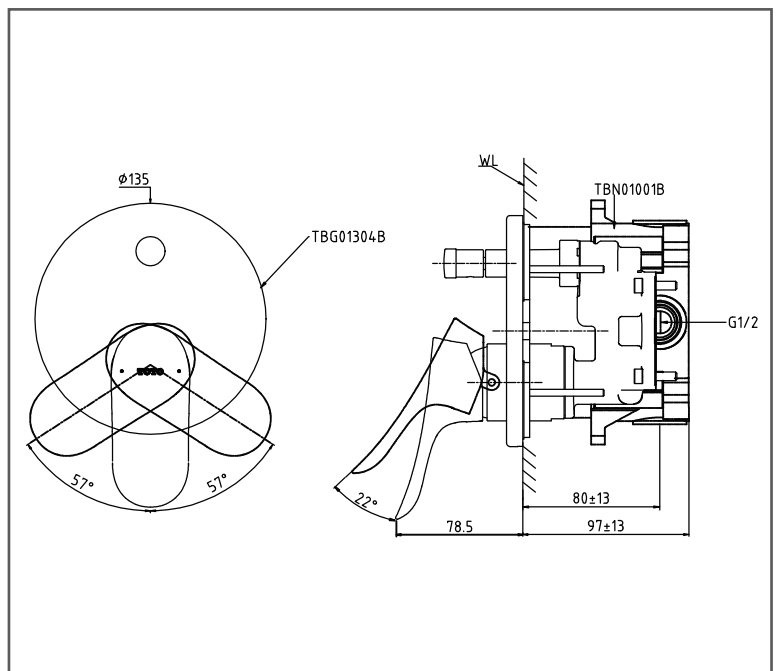

TOTO GO Series

Single Lever Bath & Shower Mixer

TBG01304B/ TBN01001B

FEATURES

- Contemporary styling

SPECIFICATIONS

- Size : 135W x 79D x 135H mm
- Material : Brass
- Finish : Chrome
- Water Pressure : 0.25Mpa ~ 0.75Mpa

PARTS DESCRIPTION

- TBG01304B : Single Lever Shower Mixer with diverter
- TBN01001B : Concealed Box

TBG01304B / TBN01001B

Please consult, TOTO representative for more details.

All rights reserved by TOTO including but not limited to Improve & Change of Product Design, Specs or Availability at any time without prior notice