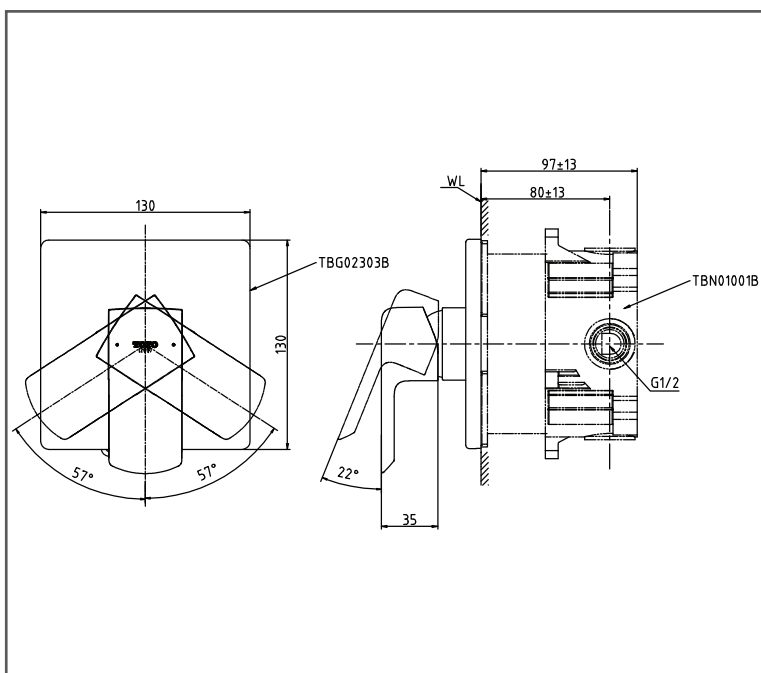

# TOTO GR Series

Single Lever Shower Mixer

**TBG02303B/TBN01001B**

## SPECIFICATIONS

- Size : 130W x 61D x 130H mm
- Finish : Chrome
- Material : Brass
- Water Pressure : 0.25Mpa ~ 0.75Mpa

## PARTS DESCRIPTION

- TBG02303B : Single Lever Shower Mixer
- TBN01001B : Concealed Box

TBG02303B/ TBN01001B

Please consult, TOTO representative for more details.

All rights reserved by TOTO including but not limited to Improve & Change of Product Design, Specs or Availability at any time without prior notice