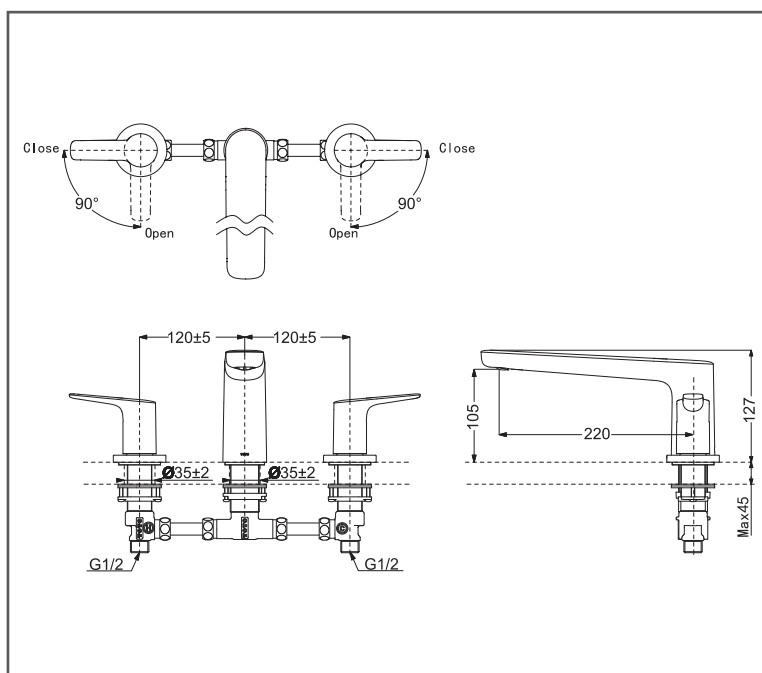

TOTO GS Series

Bath Filler

TBG03201B

FEATURES

- Design concept is gorgeous and smart
- Safety control with heat insulating handle
- High corrosion resistance plating

SPECIFICATIONS

- Finish : Chrome
- Material : Brass
- Water Pressure : 0.25Mpa ~ 0.75Mpa
- Size : 380W x 220D x 127H mm

PARTS DESCRIPTION

- TBG03201B : Bath filler without shower (3-holes)

TBG03201B

Please consult, TOTO representative for more details.

All rights reserved by TOTO including but not limited to Improve & Change of Product Design, Specs or Availability at any time without prior notice

Flow Rate

TBG03201B