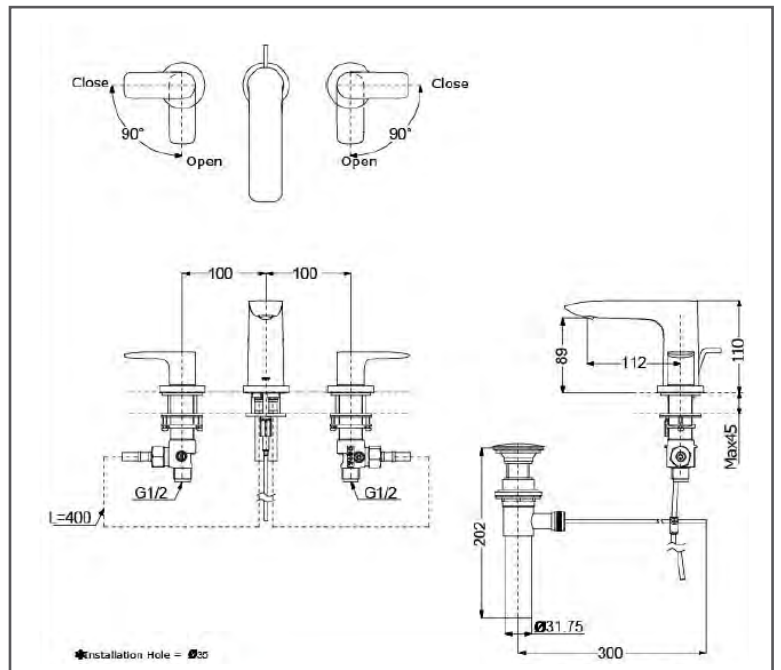

# TOTO GA SERIES

2 Handle Lavatory Faucet (3 holes)  
(w/ pop-up waste)

**TBG04201B**

## SPECIFICATIONS

- Finish : Chrome
- Material : Brass
- Water Pressure : 0.25MPa ~ 0.75MPa

## PARTS DESCRIPTION

- TBG04201B : 2 Handle Lavatory Faucet (3 holes) (w/ pop-up waste)

TBG04201B

Please consult, TOTO representative for more details.

All rights reserved by TOTO including but not limited to Improve & Change of Product Design, Specs or Availability at any time without prior notice