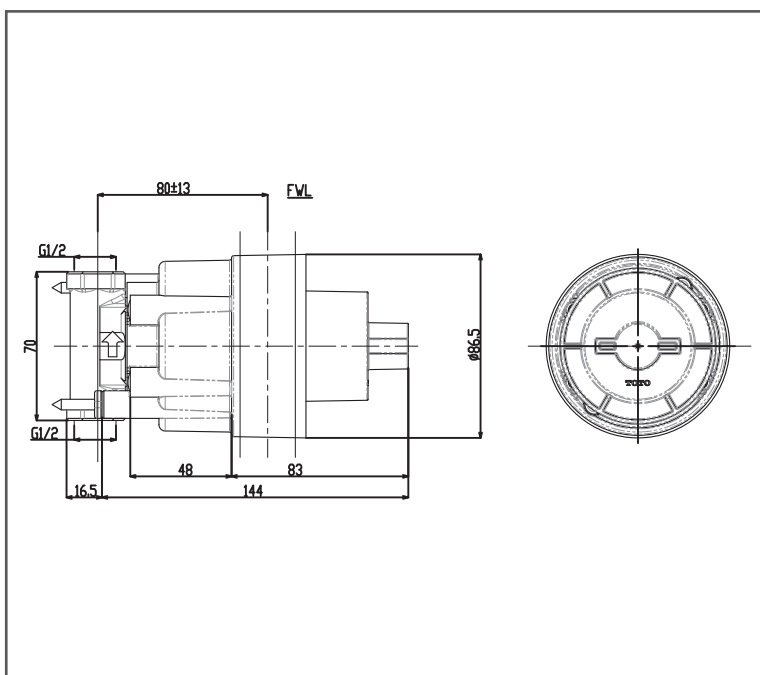

TOTO SHOWER FITTING

2 Way Diverter

TBN01102B

FEATURES

- Easy Installation

SPECIFICATIONS

- Size : 87W x 144D x 87H mm
- Valve Material : Brass
- Water Pressure : 0.25 Mpa ~ 0.75 Mpa

PARTS DESCRIPTION

- TBN01102B : 2 Way Diverter (w/o stop valve)

TBN01102B

Please consult, TOTO representative for more details.

All rights reserved by TOTO including but not limited to Improve & Change of Product Design, Specs or Availability at any time without prior notice