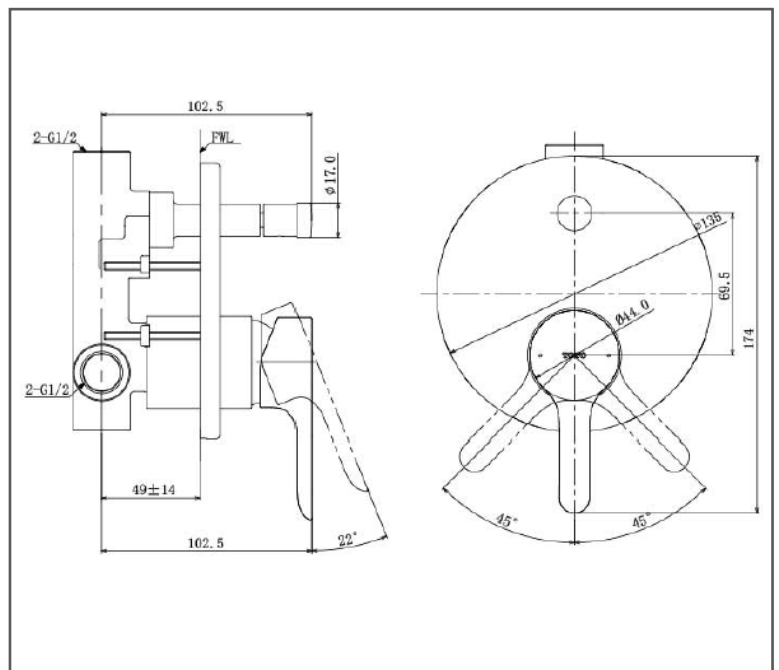

TOTO LB Series

Single Lever Shower Mixer with Diverter
(w/ valve)

TBS01304B

FEATURES

- Design Concept is Life and Branch
- TOTO original cartridge for smooth control
- High corrosion resistance plating
- TOTO aerated water technology, ECOCAP adds air to the water to achieve full water jet with less amount of water usage

SPECIFICATIONS

- Finish : Chrome
- Material : Brass
- Water Pressure : 0.25Mpa ~ 0.75Mpa
- Size : 55W x 108D x 154H mm

PARTS DESCRIPTION

- TBS01304B : Single Lever Shower Mixer with Diverter (w/valve)

TBS01304B