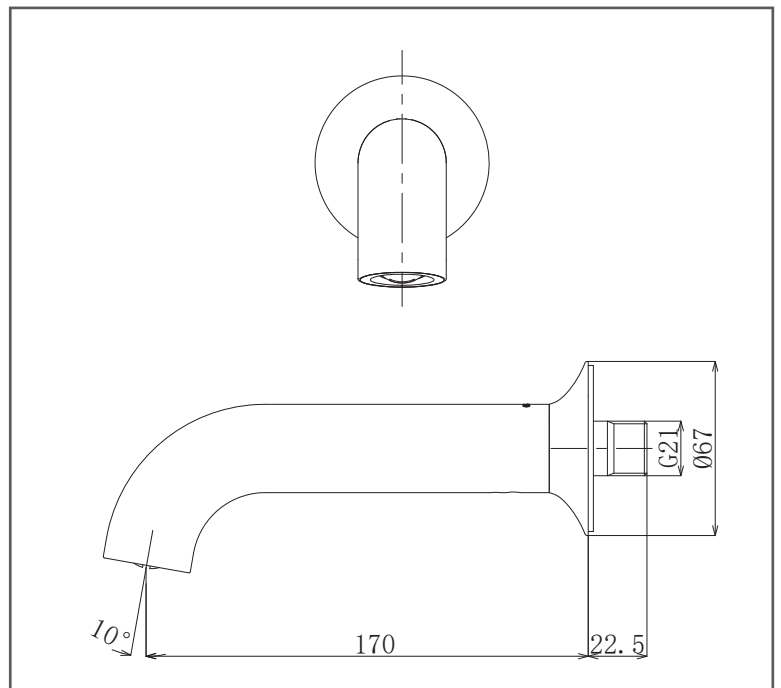

TOTO

LN SERIES

Bath Spout

TBS02001B

FEATURES

- Design Concept is Life and Nostalgia.
- High corrosion resistance plating.

SPECIFICATIONS

- Finish : Chrome
- Material : Brass
- Size : 67W x 170D x 82H mm
- Water Pressure : 0.25Mpa ~ 0.75Mpa

PARTS DESCRIPTION

- TBS02001B : Bath Spout

TBS02001B

Flow Rate

TBS02001B

Please consult, TOTO representative for more details.

All rights reserved by TOTO including but not limited to Improve & Change of Product Design, Specs or Availability at any time without prior notice