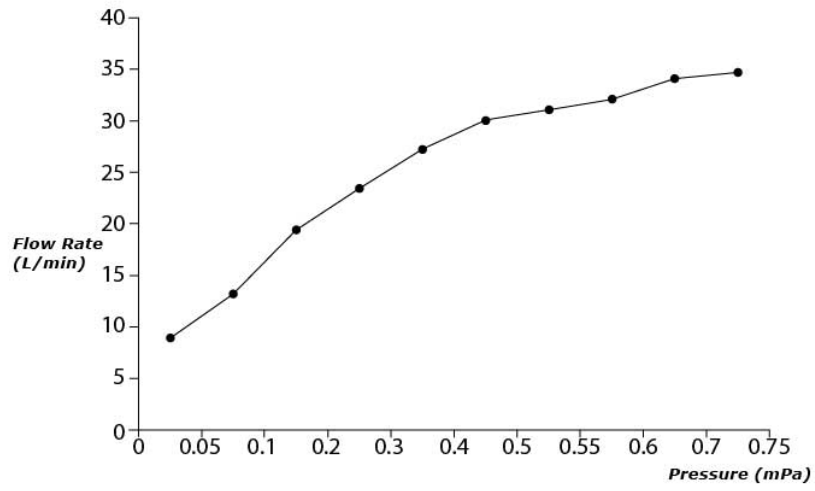

TOTO

LN SERIES

Bath Spout

TBS02001B

FEATURES

- Design Concept is Life and Nostalgia.
- High corrosion resistance plating.

SPECIFICATIONS

- Finish : Chrome
- Material : Brass
- Size : 67W x 170D x 82H mm
- Water Pressure : 0.25Mpa ~ 0.75Mpa

PARTS DESCRIPTION

- TBS02001B : Bath Spout

TBS02001B

Flow Rate

TBS02001B

Please consult, TOTO representative for more details.

All rights reserved by TOTO including but not limited to Improve & Change of Product Design, Specs or Availability at any time without prior notice