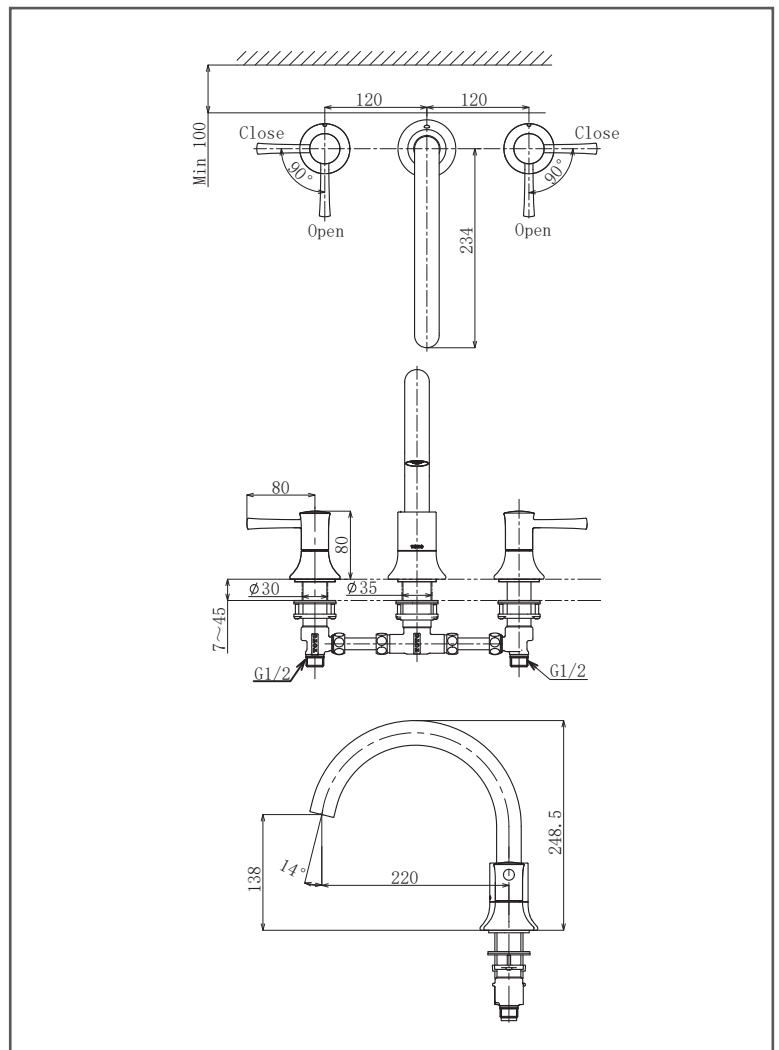

### SPECIFICATIONS

- Water Pressure : 0.25Mpa ~ 0.75Mpa
- Finish : Chrome
- Material : Brass (Faucet)
- Size : 210W x 120D x 220H mm

### PARTS DESCRIPTION

- TBS02201B : 2 Handle without shower (3 Holes W/Pop waste)

TBS02201B