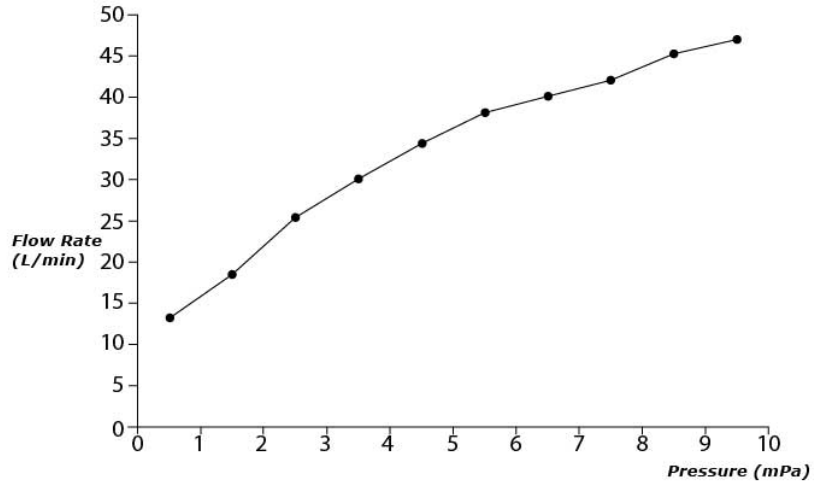

- Finish : Chrome
- Material : Brass
- Size : 166W x 170D x 93H mm
- Water Pressure : 0.25Mpa ~ 0.75Mpa

PARTS DESCRIPTION

- TBS02302B : Exposed Single Lever Bath & Shower Mixer

TBS02302B

Please consult, TOTO representative for more details.

All rights reserved by TOTO including but not limited to Improve & Change of Product Design, Specs or Availability at any time without prior notice

Flow Rate

TBS02302B

Please consult, TOTO representative for more details.