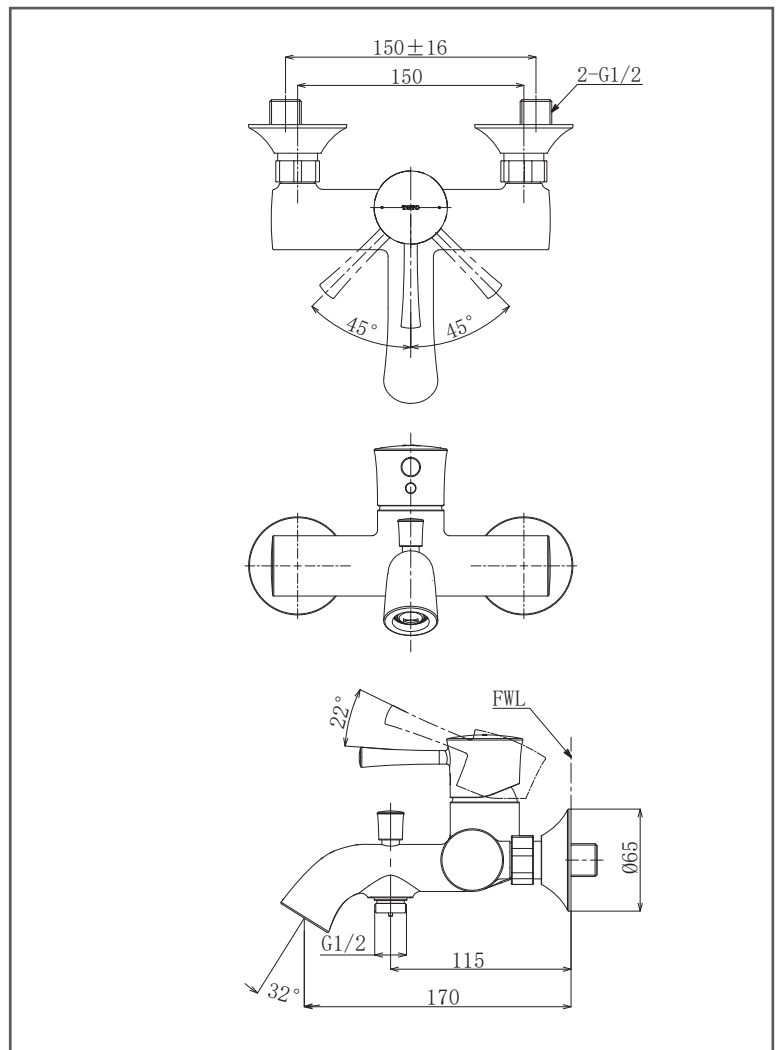

TOTO

LN SERIES

Exposed Single Lever Bath & Shower Mixer

TBS02302B

FEATURES

- Design Concept is Life and Nostalgia.
- TOTO original cartridge for smooth control.
- High corrosion resistance plating.

SPECIFICATIONS

- Finish : Chrome
- Material : Brass
- Size : 166W x 170D x 93H mm
- Water Pressure : 0.25Mpa ~ 0.75Mpa

PARTS DESCRIPTION

- TBS02302B : Exposed Single Lever Bath & Shower Mixer

TBS02302B

Please consult, TOTO representative for more details.