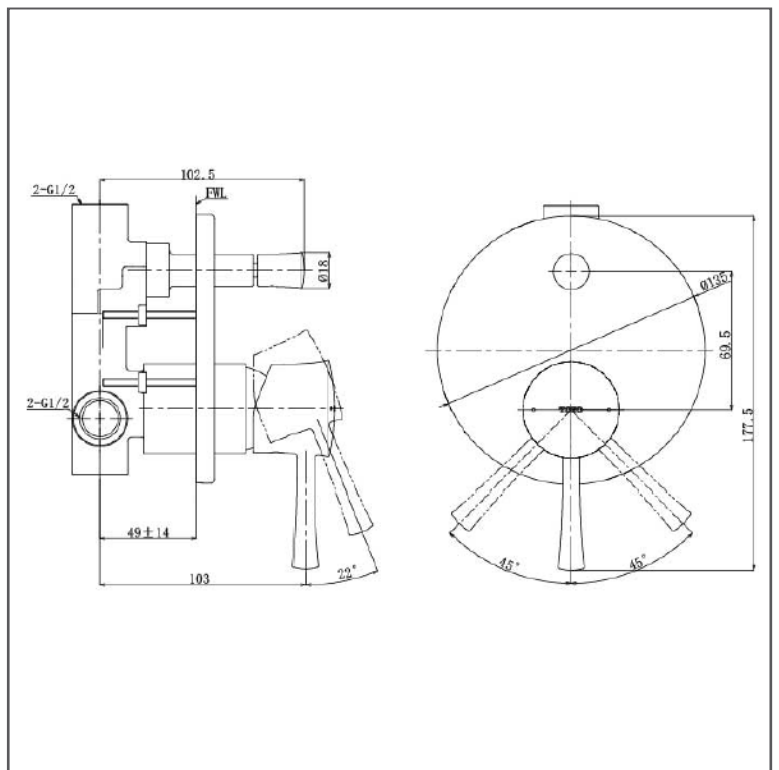

TOTO

LN SERIES

Single Lever Shower Mixer with Diverter
(w/valve)

TBS02304B

FEATURES

- Design Concept is Life and Nostalgia.
- TOTO original cartridge for smooth control.
- High corrosion resistance plating.
- TOTO aerated water technology, ECOCAP adds air to the water to achieve full water jet with less amount of water usage.

SPECIFICATIONS

- Finish : Chrome
- Material : Brass
- Size : 135W x 13 D x 17 H mm
- Water Pressure : 0.25Mpa ~ 0.75Mpa

PARTS DESCRIPTION

- TBS0230 B : Single Lever Shower Mixer with Diverter (w/valve)

TBS02304B