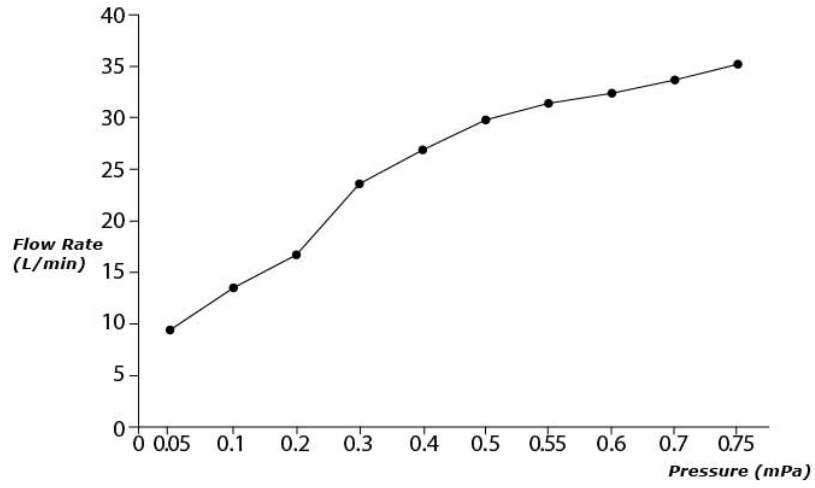

Flow Rate

TBS03001B

Please consult, TOTO representative for more details.

All rights reserved by TOTO including but not limited to Improve & Change of Product Design, Specs or Availability at any time without prior notice