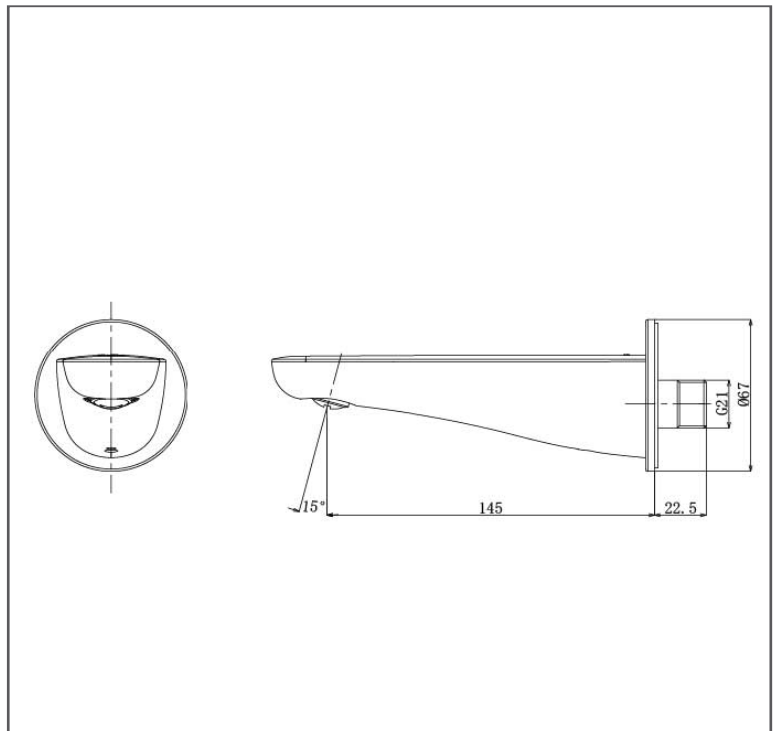

### SPECIFICATIONS

- Water Pressure : 0.25Mpa ~ 0.75Mpa
- Finish : Chrome
- Material : Brass
- Size : 67W x 145D x 67H mm

### PARTS DESCRIPTION

- TBS03001B : Bath Spout

*TBS03001B*