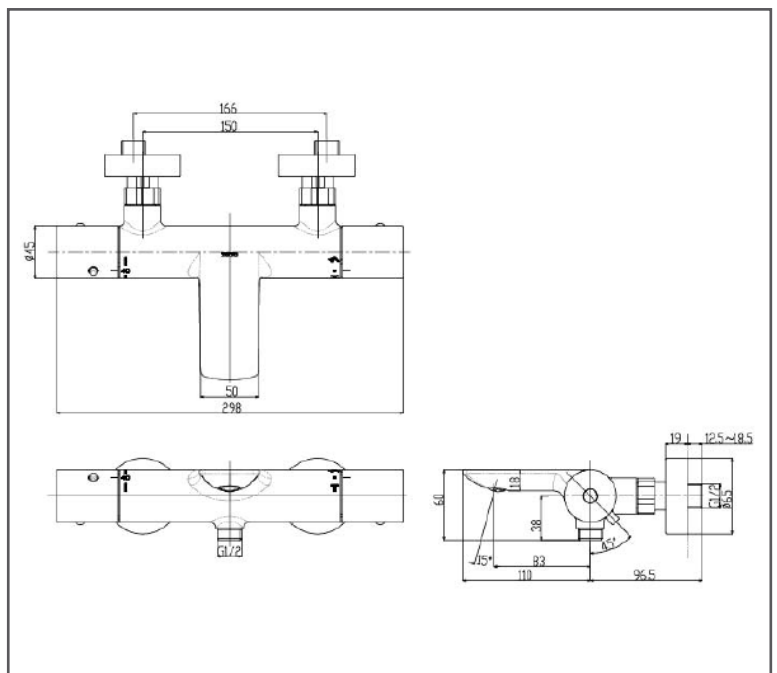

TOTO

G SELECTION SHOWER

Thermostat Shower (Shower & Bath)

TBV01402B

FEATURES

- Good Design with compact and slim body
- SMA Thermostat valve with heat insulation

SPECIFICATIONS

- Size : 298W x 194D x 65H mm
- Finish : Chrome
- Water Pressure : 0.25 Mpa ~ 0.75 Mpa

PARTS DESCRIPTION

- TBV01402B : Thermostat Shower (Shower & Bath)

TBV01402B

Please consult, TOTO representative for more details.

All rights reserved by TOTO including but not limited to Improve & Change of Product Design, Specs or Availability at any time without prior notice