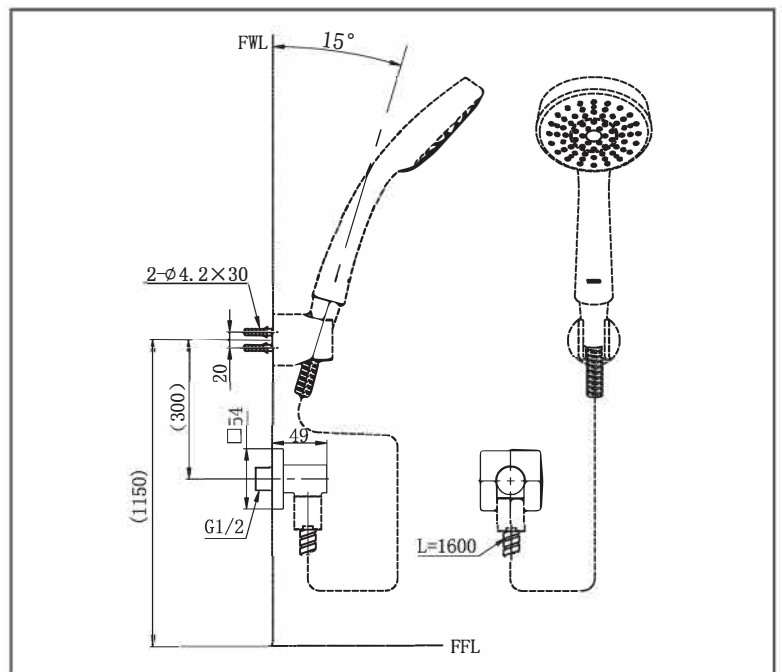

# TOTO GB Fitting

L Selection Wall Outlet (Square)

**TBW02013B**

## SPECIFICATIONS

- Size : 54W x 49D x 54H mm
- Finish : Chrome
- Material : Brass
- Base Cover : Square shape

## PARTS DESCRIPTION

- TBW02013B : Wall Outlet

TBW02013B

Please consult, TOTO representative for more details.

All rights reserved by TOTO including but not limited to Improve & Change of Product Design, Specs or Availability at any time without prior notice