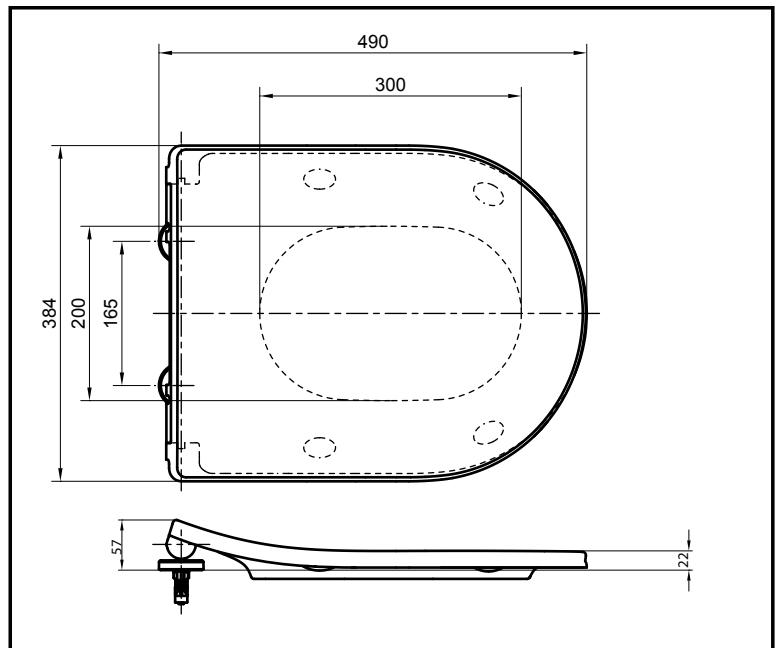

COLORS

White

TC513AW