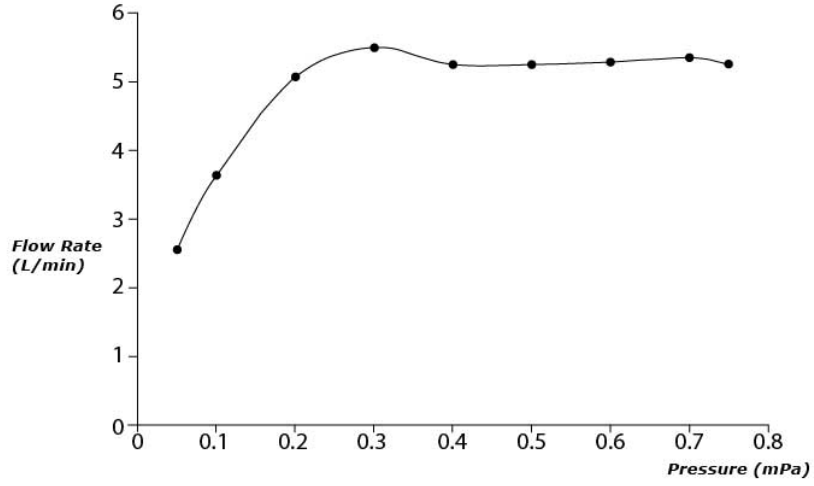

Flow Rate

TLG02301B

Please consult, TOTO representative for more details.

All rights reserved by TOTO including but not limited to Improve & Change of Product Design, Specs or Availability at any time without prior notice