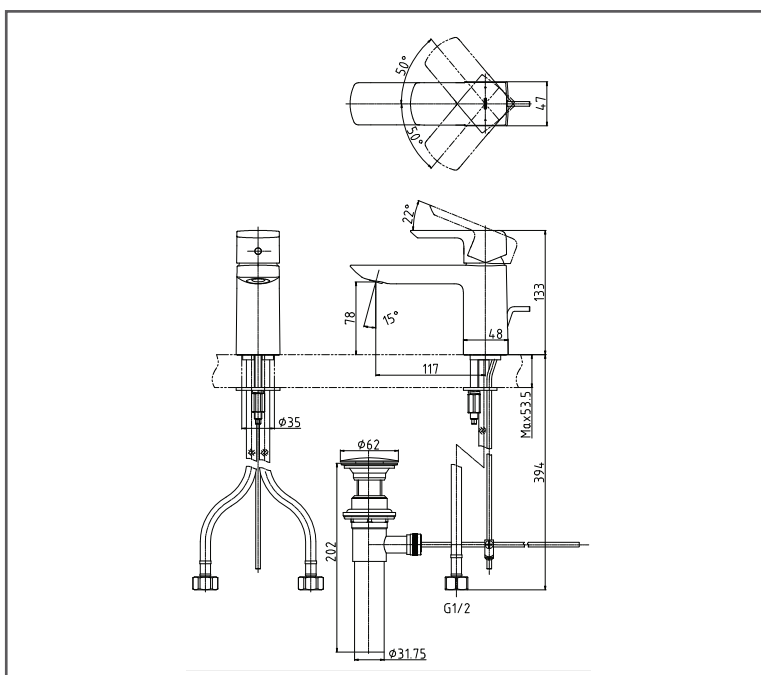

TOTO GR Series

Single Lever Washbasin Faucet

TLG02301B

reddot design award
winner 2017

FEATURES

- Design Concept is Gorgeous and Regal
- Long lasting, COMFORT GLIDE mechanism for a smooth operation
- High corrosion resistance plating
- TOTO aerated water technology, ECOCAP adds air to the water to achieve full water jet with less amount of water usage.

SPECIFICATIONS

- Size : 55W x 117D x 113H mm
- Material : Brass
- Water Pressure : 0.25Mpa ~ 0.75Mpa
- Finish : Chrome

PARTS DESCRIPTION

- TLG02301B : Single Lever Washbasin Faucet (w/ pop-up waste)

TLG02301B

Flow Rate

TLG02301B

Please consult, TOTO representative for more details.

All rights reserved by TOTO including but not limited to Improve & Change of Product Design, Specs or Availability at any time without prior notice