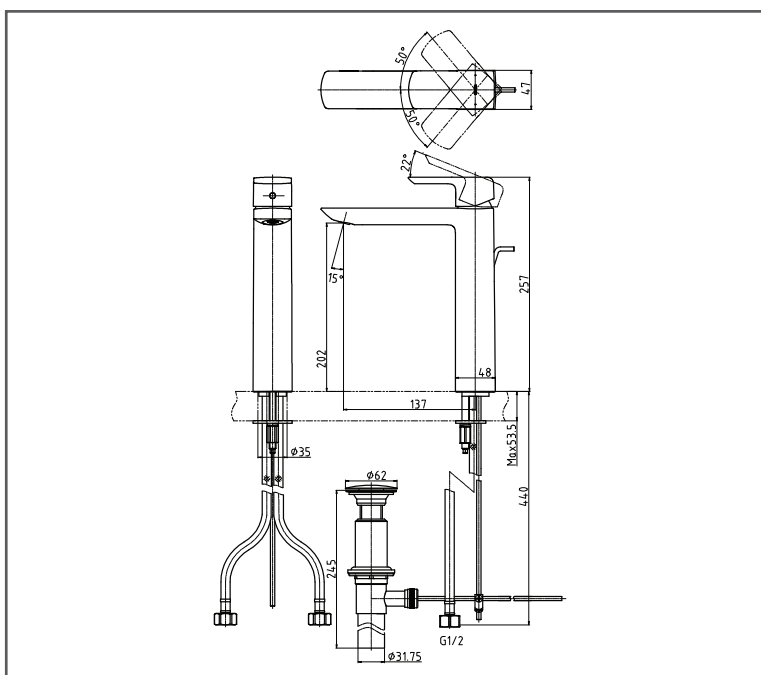

PARTS DESCRIPTION

- TLG02307B : Single Lever Washbasin Faucet (Tall Vessel)(w/ pop-up waste)

TLG02307B