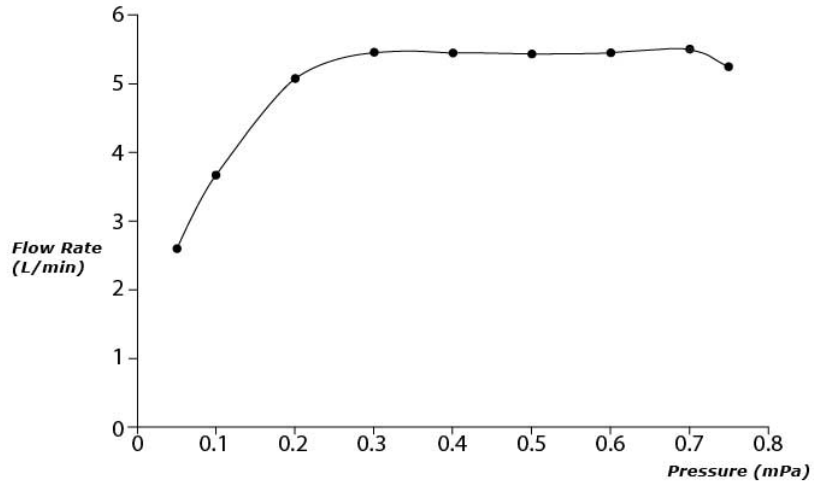

Flow Rate

TLG02307B

Please consult, TOTO representative for more details.

All rights reserved by TOTO including but not limited to Improve & Change of Product Design, Specs or Availability at any time without prior notice